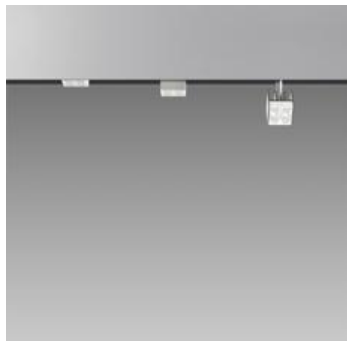

ТЕХНИЧЕСКИЕ ДАННЫЕ ПРОДУКТА

37 CUBE per Algoritmo - 3x8W 14° 3000K

ДИЗАЙН:

Carlotta de Bevilacqua , Paola Di Arianello
2012

МАТЕРИАЛЫ:

Aluminium and polycarbonate

ОПИСАНИЕ:

37 Cube is a Led spotlight with extremely small dimensions (37x37x37mm) featuring a perfect balance between size and luminous flux: the device is visually out of the way, whilst all the attention is aimed at the lighting effects in the room. The body in extruded aluminium is completed by a translucent shell that receives the interchangeable lenses (2x7° / 2x9° / 2x14°) and provides a diffused lighting effect. The minimalistic volumes breathe light into a new quality, from both the architectural and technical lighting standpoint as well as in terms of sustainability and savings. Adjustable by 358° along the vertical axis and by 90° along the horizontal axis, they provide accurate and effective accent lighting with only 7 Watts of used power. The extremely compact size of 37 Cube allows it to be installed semi-recessed into the ceiling, and together with the Algoritmo product line, as it can be completely housed inside the modules. Materials: body in extruded aluminium, screen / lens holder in satin-finish polycarbonate. Complies with EN62471, EN60598 and other specific standards.

ВЫБРАТЬ

LED

Bright polished aluminium

КОД ПРОДУКТА

M029100

Вид светового потока

IP20

ТЕХНИЧЕСКИЕ ДАННЫЕ

ХАРАКТЕРИСТИКИ

Наименование продукции: 37 CUBE per Algoritmo -
3x8W 14° 3000K
Код: M029100
Цвет: Bright polished aluminium
Материал: Aluminium and
polycarbonate
Серии: Architectural
место контракта: Гостеприимство
Гостиницы,
Гостеприимство
Рестораны, Прочее,
Розничные магазины,
Музеи & Выставки,
Частные резиденции

РАЗМЕРЫ

ЦВЕТ

ОПТИКА

Вид светового потока: Accent lighting

РАЗМЕРЫ

Ширина: cm 4
Высота: cm 7.7
Угол наклона: 90
Вращение: 360
Вес: kg 0.5

ЛАМПЫ ВКЛЮЧЕНЫ В КОМПЛЕКТ

Категория: LED
Ватт: 7W
Световой поток (lm): 528lm
Типология: 1
Цветопередача: >80
Цветовая температура (K): 3000K
Класс: A