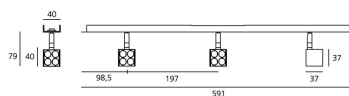

ТЕХНИЧЕСКИЕ ДАННЫЕ ПРОДУКТА

37 CUBE per Algoritmo - 3x8W 14° 3000K

ДИЗАЙН:

Carlotta de Bevilacqua , Paola Di Arianello
2012

МАТЕРИАЛЫ:

Aluminium and polycarbonate

ОПИСАНИЕ:

37 Cube is a Led spotlight with extremely small dimensions (37x37x37mm) featuring a perfect balance between size and luminous flux: the device is visually out of the way, whilst all the attention is aimed at the lighting effects in the room. The body in extruded aluminium is completed by a translucent shell that receives the interchangeable lenses (2x7° / 2x9° / 2x14°) and provides a diffused lighting effect. The minimalistic volumes breathe light into a new quality, from both the architectural and technical lighting standpoint as well as in terms of sustainability and savings. Adjustable by 358° along the vertical axis and by 90° along the horizontal axis, they provide accurate and effective accent lighting with only 7 Watts of used power. The extremely compact size of 37 Cube allows it to be installed semi-recessed into the ceiling, and together with the Algoritmo product line, as it can be completely housed inside the modules. Materials: body in extruded aluminium, screen / lens holder in satin-finish polycarbonate. Complies with EN62471, EN60598 and other specific standards.

ХАРАКТЕРИСТИКИ

Наименование продукции: 37 CUBE per Algoritmo -
3x8W 14° 3000K
Код: M029100
Цвет: Bright polished aluminium
Материал: Aluminium and
polycarbonate
Серии: Architectural
место контракта: Гостеприимство
Гостиницы,
Гостеприимство
Рестораны, Прочее,
Розничные магазины,
Музеи & Выставки,
Частные резиденции

РАЗМЕРЫ

ЦВЕТ

ОПТИКА

Вид светового потока: Accent lighting

РАЗМЕРЫ

Ширина: cm 4
Высота: cm 7.7
Угол наклона: 90
Вращение: 360
Вес: kg 0.5

ЛАМПЫ ВКЛЮЧЕНЫ В КОМПЛЕКТ

Категория: LED
Ватт: 7W
Световой поток (lm): 528lm
Типология: 1
Цветопередача: >80
Цветовая температура (K): 3000K
Класс: A