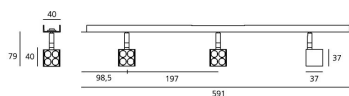

ТЕХНИЧЕСКИЕ ДАННЫЕ ПРОДУКТА

37 CUBE per Algoritmo - 3x8W 18° 3000K

ДИЗАЙН:

Carlotta de Bevilacqua , Paola Di Arianello
2012

МАТЕРИАЛЫ:

Aluminium and polycarbonate

ОПИСАНИЕ:

37 Cube is a Led spotlight with extremely small dimensions (37x37x37mm) featuring a perfect balance between size and luminous flux: the device is visually out of the way, whilst all the attention is aimed at the lighting effects in the room. The body in extruded aluminium is completed by a translucent shell that receives the interchangeable lenses (2x7° / 2x9° / 2x14°) and provides a diffused lighting effect. The minimalistic volumes breathe light into a new quality, from both the architectural and technical lighting standpoint as well as in terms of sustainability and savings. Adjustable by 358° along the vertical axis and by 90° along the horizontal axis, they provide accurate and effective accent lighting with only 7 Watts of used power. The extremely compact size of 37 Cube allows it to be installed semi-recessed into the ceiling, and together with the Algoritmo product line, as it can be completely housed inside the modules. Materials: body in extruded aluminium, screen / lens holder in satin-finish polycarbonate. Complies with EN62471, EN60598 and other specific standards.

ХАРАКТЕРИСТИКИ

Наименование продукции: 37 CUBE per Algoritmo -
3x8W 18° 3000K
Код: M029200
Цвет: Bright polished aluminium
Материал: Aluminium and
polycarbonate
Серии: Architectural
место контракта: Гостеприимство
Гостиницы,
Гостеприимство
Рестораны, Прочее,
Розничные магазины,
Музеи & Выставки,
Частные резиденции

РАЗМЕРЫ

ОПТИКА

Вид светового потока: Accent lighting

ЦВЕТ

РАЗМЕРЫ

Ширина: cm 4
Высота: cm 7.7
Угол наклона: 90
Вращение: 360
Вес: kg 0.5

ЛАМПЫ ВКЛЮЧЕНЫ В КОМПЛЕКТ

Категория: LED
Ватт: 7W
Световой поток (lm): 528lm
Типология: 1
Цветопередача: >80
Цветовая температура (K): 3000K
Класс: A