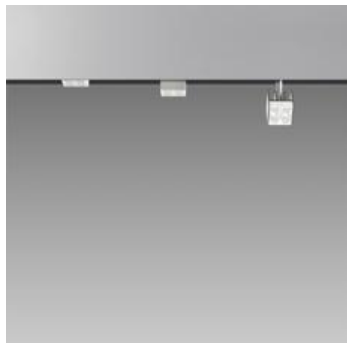

ТЕХНИЧЕСКИЕ ДАННЫЕ ПРОДУКТА

37 CUBE per Algoritmo - 3x8W 18° 3000K

ДИЗАЙН:

Carlotta de Bevilacqua , Paola Di Arianello
2012

МАТЕРИАЛЫ:

Aluminium and polycarbonate

ОПИСАНИЕ:

37 Cube is a Led spotlight with extremely small dimensions (37x37x37mm) featuring a perfect balance between size and luminous flux: the device is visually out of the way, whilst all the attention is aimed at the lighting effects in the room. The body in extruded aluminium is completed by a translucent shell that receives the interchangeable lenses (2x7° / 2x9° / 2x14°) and provides a diffused lighting effect. The minimalistic volumes breathe light into a new quality, from both the architectural and technical lighting standpoint as well as in terms of sustainability and savings. Adjustable by 358° along the vertical axis and by 90° along the horizontal axis, they provide accurate and effective accent lighting with only 7 Watts of used power. The extremely compact size of 37 Cube allows it to be installed semi-recessed into the ceiling, and together with the Algoritmo product line, as it can be completely housed inside the modules. Materials: body in extruded aluminium, screen / lens holder in satin-finish polycarbonate. Complies with EN62471, EN60598 and other specific standards.

ВЫБРАТЬ

LED

Bright polished aluminium

КОД ПРОДУКТА

M029200

Вид светового потока

IP20

ТЕХНИЧЕСКИЕ ДАННЫЕ

ХАРАКТЕРИСТИКИ

Наименование продукции: 37 CUBE per Algoritmo -
3x8W 18° 3000K
Код: M029200
Цвет: Bright polished aluminium
Материал: Aluminium and
polycarbonate
Серии: Architectural
место контракта: Гостеприимство
Гостиницы,
Гостеприимство
Рестораны, Прочее,
Розничные магазины,
Музеи & Выставки,
Частные резиденции

РАЗМЕРЫ

ОПТИКА

Вид светового потока: Accent lighting

ЦВЕТ

РАЗМЕРЫ

Ширина: cm 4
Высота: cm 7.7
Угол наклона: 90
Вращение: 360
Вес: kg 0.5

ЛАМПЫ ВКЛЮЧЕНЫ В КОМПЛЕКТ

Категория: LED
Ватт: 7W
Световой поток (lm): 528lm
Типология: 1
Цветопередача: >80
Цветовая температура (K): 3000K
Класс: A