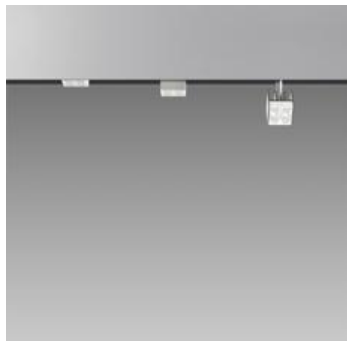

ТЕХНИЧЕСКИЕ ДАННЫЕ ПРОДУКТА

37 CUBE per Algoritmo - 3x8W 30° 3000K

ДИЗАЙН:

Carlotta de Bevilacqua , Paola Di Arianello
2012

МАТЕРИАЛЫ:

Aluminium and polycarbonate

ОПИСАНИЕ:

37 Cube is a Led spotlight with extremely small dimensions (37x37x37mm) featuring a perfect balance between size and luminous flux: the device is visually out of the way, whilst all the attention is aimed at the lighting effects in the room. The body in extruded aluminium is completed by a translucent shell that receives the interchangeable lenses (2x7° / 2x9° / 2x14°) and provides a diffused lighting effect. The minimalistic volumes breathe light into a new quality, from both the architectural and technical lighting standpoint as well as in terms of sustainability and savings. Adjustable by 358° along the vertical axis and by 90° along the horizontal axis, they provide accurate and effective accent lighting with only 7 Watts of used power. The extremely compact size of 37 Cube allows it to be installed semi-recessed into the ceiling, and together with the Algoritmo product line, as it can be completely housed inside the modules. Materials: body in extruded aluminium, screen / lens holder in satin-finish polycarbonate. Complies with EN62471, EN60598 and other specific standards.

ВЫБРАТЬ

LED

Bright polished aluminium

КОД ПРОДУКТА

M029300

Вид светового потока

IP20

ТЕХНИЧЕСКИЕ ДАННЫЕ

ХАРАКТЕРИСТИКИ

Наименование продукции: 37 CUBE per Algoritmo -
3x8W 30° 3000K
Код: M029300
Цвет: Bright polished aluminium
Материал: Aluminium and
polycarbonate
Серии: Architectural
место контракта: Гостеприимство
Гостиницы,
Гостеприимство
Рестораны, Прочее,
Розничные магазины,
Музеи & Выставки,
Частные резиденции

РАЗМЕРЫ

ОПТИКА

Вид светового потока: Accent lighting

ЦВЕТ

РАЗМЕРЫ

Ширина: cm 4
Высота: cm 7.9
Угол наклона: 90
Вращение: 360
Вес: kg 0.5

ЛАМПЫ ВКЛЮЧЕНЫ В КОМПЛЕКТ

Категория: LED
Ватт: 7W
Световой поток (lm): 528lm
Типология: 1
Цветопередача: >80
Цветовая температура (K): 3000K
Класс: A