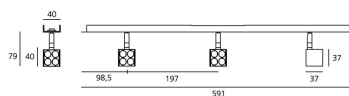

ТЕХНИЧЕСКИЕ ДАННЫЕ ПРОДУКТА

37 CUBE per Algoritmo - 3x8W 30° 3000K

ДИЗАЙН:

Carlotta de Bevilacqua , Paola Di Arianello
2012

МАТЕРИАЛЫ:

Aluminium and polycarbonate

ОПИСАНИЕ:

37 Cube is a Led spotlight with extremely small dimensions (37x37x37mm) featuring a perfect balance between size and luminous flux: the device is visually out of the way, whilst all the attention is aimed at the lighting effects in the room. The body in extruded aluminium is completed by a translucent shell that receives the interchangeable lenses (2x7° / 2x9° / 2x14°) and provides a diffused lighting effect. The minimalistic volumes breathe light into a new quality, from both the architectural and technical lighting standpoint as well as in terms of sustainability and savings. Adjustable by 358° along the vertical axis and by 90° along the horizontal axis, they provide accurate and effective accent lighting with only 7 Watts of used power. The extremely compact size of 37 Cube allows it to be installed semi-recessed into the ceiling, and together with the Algoritmo product line, as it can be completely housed inside the modules. Materials: body in extruded aluminium, screen / lens holder in satin-finish polycarbonate. Complies with EN62471, EN60598 and other specific standards.

ХАРАКТЕРИСТИКИ

Наименование продукции: 37 CUBE per Algoritmo -
3x8W 30° 3000K
Код: M029300
Цвет: Bright polished aluminium
Материал: Aluminium and
polycarbonate
Серии: Architectural
место контракта: Гостеприимство
Гостиницы,
Гостеприимство
Рестораны, Прочее,
Розничные магазины,
Музеи & Выставки,
Частные резиденции

РАЗМЕРЫ

ОПТИКА

Вид светового потока: Accent lighting

ЦВЕТ

РАЗМЕРЫ

Ширина: cm 4
Высота: cm 7.9
Угол наклона: 90
Вращение: 360
Вес: kg 0.5

ЛАМПЫ ВКЛЮЧЕНЫ В КОМПЛЕКТ

Категория: LED
Ватт: 7W
Световой поток (lm): 528lm
Типология: 1
Цветопередача: >80
Цветовая температура (K): 3000K
Класс: A