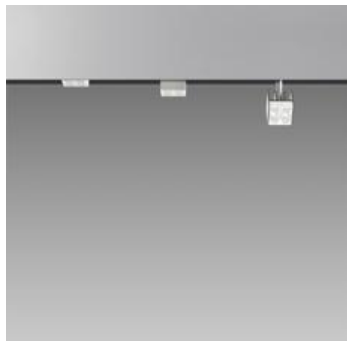

ТЕХНИЧЕСКИЕ ДАННЫЕ ПРОДУКТА

37 CUBE per Algoritmo - 3x8W 14° 4000K

ДИЗАЙН:

Carlotta de Bevilacqua , Paola Di Arianello
2012

МАТЕРИАЛЫ:

Aluminium and polycarbonate

ОПИСАНИЕ:

37 Cube is a Led spotlight with extremely small dimensions (37x37x37mm) featuring a perfect balance between size and luminous flux: the device is visually out of the way, whilst all the attention is aimed at the lighting effects in the room. The body in extruded aluminium is completed by a translucent shell that receives the interchangeable lenses (2x7° / 2x9° / 2x14°) and provides a diffused lighting effect. The minimalistic volumes breathe light into a new quality, from both the architectural and technical lighting standpoint as well as in terms of sustainability and savings. Adjustable by 358° along the vertical axis and by 90° along the horizontal axis, they provide accurate and effective accent lighting with only 7 Watts of used power. The extremely compact size of 37 Cube allows it to be installed semi-recessed into the ceiling, and together with the Algoritmo product line, as it can be completely housed inside the modules. Materials: body in extruded aluminium, screen / lens holder in satin-finish polycarbonate. Complies with EN62471, EN60598 and other specific standards.

ХАРАКТЕРИСТИКИ

Наименование продукции: 37 CUBE per Algoritmo -
3x8W 14° 4000K

Код: M029400

Цвет: Bright polished aluminium

Материал: Aluminium and
polycarbonate

Серии: Architectural

место контракта: Гостеприимство
Гостиницы,
Гостеприимство
Рестораны, Прочее,
Розничные магазины,
Музеи & Выставки,
Частные резиденции

ОПТИКА

Вид светового потока: Accent lighting

РАЗМЕРЫ

Ширина: cm 4

Высота: cm 7.7

Угол наклона: 90

Вращение: 360

Вес: kg 0.5