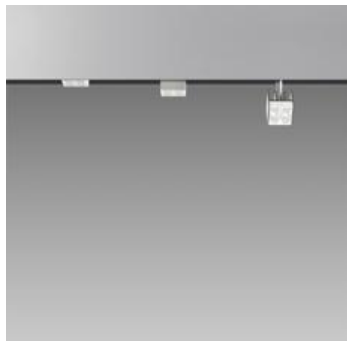

ТЕХНИЧЕСКИЕ ДАННЫЕ ПРОДУКТА

37 CUBE per Algoritmo - 3x8W 18° 4000K

ДИЗАЙН:

Carlotta de Bevilacqua , Paola Di Arianello
2012

МАТЕРИАЛЫ:

Aluminium and polycarbonate

ОПИСАНИЕ:

37 Cube is a Led spotlight with extremely small dimensions (37x37x37mm) featuring a perfect balance between size and luminous flux: the device is visually out of the way, whilst all the attention is aimed at the lighting effects in the room. The body in extruded aluminium is completed by a translucent shell that receives the interchangeable lenses (2x7° / 2x9° / 2x14°) and provides a diffused lighting effect. The minimalistic volumes breathe light into a new quality, from both the architectural and technical lighting standpoint as well as in terms of sustainability and savings. Adjustable by 358° along the vertical axis and by 90° along the horizontal axis, they provide accurate and effective accent lighting with only 7 Watts of used power. The extremely compact size of 37 Cube allows it to be installed semi-recessed into the ceiling, and together with the Algoritmo product line, as it can be completely housed inside the modules. Materials: body in extruded aluminium, screen / lens holder in satin-finish polycarbonate. Complies with EN62471, EN60598 and other specific standards.

ВЫБРАТЬ

LED

Bright polished aluminium

КОД ПРОДУКТА

M029500

Вид светового потока

IP20

ТЕХНИЧЕСКИЕ ДАННЫЕ

ХАРАКТЕРИСТИКИ

Наименование продукции: 37 CUBE per Algoritmo -
3x8W 18° 4000K
Код: M029500
Цвет: Bright polished aluminium
Материал: Aluminium and
polycarbonate
Серии: Architectural
место контракта: Гостеприимство
Гостиницы,
Гостеприимство
Рестораны, Прочее,
Розничные магазины,
Музеи & Выставки,
Частные резиденции

РАЗМЕРЫ

ЦВЕТ

ОПТИКА

Вид светового потока: Accent lighting

РАЗМЕРЫ

Ширина: cm 4
Высота: cm 7.7
Угол наклона: 90
Вращение: 360
Вес: kg 0.5

ЛАМПЫ ВКЛЮЧЕНЫ В КОМПЛЕКТ

Категория: LED
Ватт: 7W
Световой поток (lm): 565lm
Типология: 1
Цветопередача: >80
Цветовая температура (K): 4000K
Класс: A