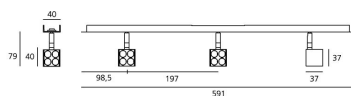

ТЕХНИЧЕСКИЕ ДАННЫЕ ПРОДУКТА

37 CUBE per Algoritmo - 3x8W 18° 4000K

ДИЗАЙН:

Carlotta de Bevilacqua , Paola Di Arianello
2012

МАТЕРИАЛЫ:

Aluminium and polycarbonate

ОПИСАНИЕ:

37 Cube is a Led spotlight with extremely small dimensions (37x37x37mm) featuring a perfect balance between size and luminous flux: the device is visually out of the way, whilst all the attention is aimed at the lighting effects in the room. The body in extruded aluminium is completed by a translucent shell that receives the interchangeable lenses (2x7° / 2x9° / 2x14°) and provides a diffused lighting effect. The minimalistic volumes breathe light into a new quality, from both the architectural and technical lighting standpoint as well as in terms of sustainability and savings. Adjustable by 358° along the vertical axis and by 90° along the horizontal axis, they provide accurate and effective accent lighting with only 7 Watts of used power. The extremely compact size of 37 Cube allows it to be installed semi-recessed into the ceiling, and together with the Algoritmo product line, as it can be completely housed inside the modules. Materials: body in extruded aluminium, screen / lens holder in satin-finish polycarbonate. Complies with EN62471, EN60598 and other specific standards.

ХАРАКТЕРИСТИКИ

Наименование продукции: 37 CUBE per Algoritmo -
3x8W 18° 4000K
Код: M029500
Цвет: Bright polished aluminium
Материал: Aluminium and
polycarbonate
Серии: Architectural
место контракта: Гостеприимство
Гостиницы,
Гостеприимство
Рестораны, Прочее,
Розничные магазины,
Музеи & Выставки,
Частные резиденции

РАЗМЕРЫ

ЦВЕТ

ОПТИКА

Вид светового потока: Accent lighting

РАЗМЕРЫ

Ширина: cm 4
Высота: cm 7.7
Угол наклона: 90
Вращение: 360
Вес: kg 0.5

ЛАМПЫ ВКЛЮЧЕНЫ В КОМПЛЕКТ

Категория: LED
Ватт: 7W
Световой поток (lm): 565lm
Типология: 1
Цветопередача: >80
Цветовая температура (K): 4000K
Класс: A