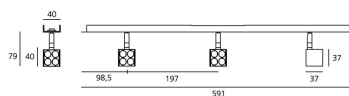

ТЕХНИЧЕСКИЕ ДАННЫЕ ПРОДУКТА

37 CUBE per Algoritmo - 3x8W 30° 4000K

ДИЗАЙН:

Carlotta de Bevilacqua , Paola Di Arianello
2012

МАТЕРИАЛЫ:

Aluminium and polycarbonate

ОПИСАНИЕ:

37 Cube is a Led spotlight with extremely small dimensions (37x37x37mm) featuring a perfect balance between size and luminous flux: the device is visually out of the way, whilst all the attention is aimed at the lighting effects in the room. The body in extruded aluminium is completed by a translucent shell that receives the interchangeable lenses (2x7° / 2x9° / 2x14°) and provides a diffused lighting effect. The minimalistic volumes breathe light into a new quality, from both the architectural and technical lighting standpoint as well as in terms of sustainability and savings. Adjustable by 358° along the vertical axis and by 90° along the horizontal axis, they provide accurate and effective accent lighting with only 7 Watts of used power. The extremely compact size of 37 Cube allows it to be installed semi-recessed into the ceiling, and together with the Algoritmo product line, as it can be completely housed inside the modules. Materials: body in extruded aluminium, screen / lens holder in satin-finish polycarbonate. Complies with EN62471, EN60598 and other specific standards.

ХАРАКТЕРИСТИКИ

Наименование продукции: 37 CUBE per Algoritmo -
3x8W 30° 4000K
Код: M029600
Цвет: Bright polished aluminium
Материал: Aluminium and
polycarbonate
Серии: Architectural
место контракта: Гостеприимство
Гостиницы,
Гостеприимство
Рестораны, Прочее,
Розничные магазины,
Музеи & Выставки,
Частные резиденции

РАЗМЕРЫ

ЦВЕТ

ОПТИКА

Вид светового потока: Accent lighting

РАЗМЕРЫ

Ширина: cm 4
Высота: cm 7.9
Угол наклона: 90
Вращение: 360
Вес: kg 0.5

ЛАМПЫ ВКЛЮЧЕНЫ В КОМПЛЕКТ

Категория: LED
Ватт: 7W
Световой поток (lm): 565lm
Типология: 1
Цветопередача: >80
Цветовая температура (K): 4000K
Класс: A