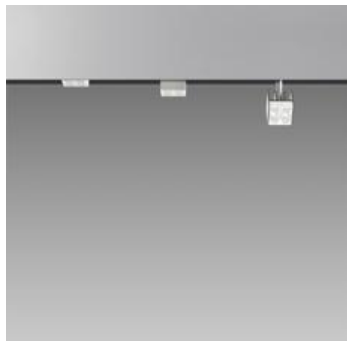

ТЕХНИЧЕСКИЕ ДАННЫЕ ПРОДУКТА

37 CUBE per Algoritmo - 3x8W 30° 4000K

ДИЗАЙН:

Carlotta de Bevilacqua , Paola Di Arianello
2012

МАТЕРИАЛЫ:

Aluminium and polycarbonate

ОПИСАНИЕ:

37 Cube is a Led spotlight with extremely small dimensions (37x37x37mm) featuring a perfect balance between size and luminous flux: the device is visually out of the way, whilst all the attention is aimed at the lighting effects in the room. The body in extruded aluminium is completed by a translucent shell that receives the interchangeable lenses (2x7° / 2x9° / 2x14°) and provides a diffused lighting effect. The minimalistic volumes breathe light into a new quality, from both the architectural and technical lighting standpoint as well as in terms of sustainability and savings. Adjustable by 358° along the vertical axis and by 90° along the horizontal axis, they provide accurate and effective accent lighting with only 7 Watts of used power. The extremely compact size of 37 Cube allows it to be installed semi-recessed into the ceiling, and together with the Algoritmo product line, as it can be completely housed inside the modules. Materials: body in extruded aluminium, screen / lens holder in satin-finish polycarbonate. Complies with EN62471, EN60598 and other specific standards.

ВЫБРАТЬ

LED

Bright polished aluminium

КОД ПРОДУКТА

M029600

Вид светового потока

IP20

ТЕХНИЧЕСКИЕ ДАННЫЕ

ХАРАКТЕРИСТИКИ

Наименование продукции: 37 CUBE per Algoritmo -
3x8W 30° 4000K
Код: M029600
Цвет: Bright polished aluminium
Материал: Aluminium and
polycarbonate
Серии: Architectural
место контракта: Гостеприимство
Гостиницы,
Гостеприимство
Рестораны, Прочее,
Розничные магазины,
Музеи & Выставки,
Частные резиденции

РАЗМЕРЫ

ЦВЕТ

ОПТИКА

Вид светового потока: Accent lighting

РАЗМЕРЫ

Ширина: cm 4
Высота: cm 7.9
Угол наклона: 90
Вращение: 360
Вес: kg 0.5

ЛАМПЫ ВКЛЮЧЕНЫ В КОМПЛЕКТ

Категория: LED
Ватт: 7W
Световой поток (lm): 565lm
Типология: 1
Цветопередача: >80
Цветовая температура (K): 4000K
Класс: A