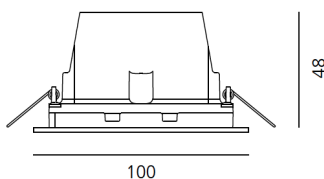

ТЕХНИЧЕСКИЕ ДАННЫЕ ПРОДУКТА

Aria Mini - 3W 3000K - IP65 - Gray

МАТЕРИАЛЫ:

polycarbonate, tempered glass

ОПИСАНИЕ:

Light fixture with high-performance LED light sources. Wall or ceiling installation. Composed by: frame, body, asymmetrical reflector, fixing springs or housing. Body in injection mould of aluminium. Frame in aluminium. Body and frame are painted with outdoor treatment three stages: nanotechnologies, antioxidant primer, polyester paint. Metalized polycarbonate reflector. Silicone gasket. Protection screen in tempered glass, 3mm-thick. Housing in bend metal. Electrical connection to the ballast by means of a cable with appropriate terminal board supplied with the fixture. White monochromatic LEDs available in 2 colour temperatures: Warm = 3000K Neutral = 4000K IP Rating IP65 or IP40. Insulation class III. Technical features of light fixtures in compliance with EN60598-1. Installation must be carried out by specialized personnel. Carefully follow the instructions.

ХАРАКТЕРИСТИКИ

Наименование продукции: Aria Mini - 3W 3000K - IP65 - Gray
Код: NL31013VTK002
Цвет: Gray
Материал: polycarbonate, tempered glass
Серии: Outdoor
Окружающая среда: Уличное

РАЗМЕРЫ

РАЗМЕРЫ

Длина: 10 см
Высота: 4.8 см
Глубина встройки: Квадратная форма
Вес: 0.6 кг