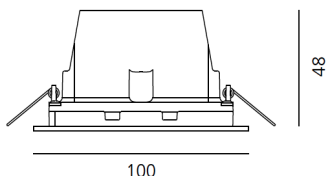

ТЕХНИЧЕСКИЕ ДАННЫЕ ПРОДУКТА

Aria Mini - 3W 4000K - IP65 - Gray

МАТЕРИАЛЫ:

polycarbonate, tempered glass

ОПИСАНИЕ:

Light fixture with high-performance LED light sources. Wall or ceiling installation. Composed by: frame, body, asymmetrical reflector, fixing springs or housing. Body in injection mould of aluminium. Frame in aluminium. Body and frame are painted with outdoor treatment three stages: nanotechnologies, antioxidant primer, polyester paint. Metalized polycarbonate reflector. Silicone gasket. Protection screen in tempered glass, 3mm-thick. Housing in bend metal. Electrical connection to the ballast by means of a cable with appropriate terminal board supplied with the fixture. White monochromatic LEDs available in 2 colour temperatures: Warm = 3000K Neutral = 4000K IP Rating IP65 or IP40. Insulation class III. Technical features of light fixtures in compliance with EN60598-1. Installation must be carried out by specialized personnel. Carefully follow the instructions.

ХАРАКТЕРИСТИКИ

Наименование продукции: Aria Mini - 3W 4000K - IP65 - Gray
Код: NL31013VTW002
Цвет: Gray
Материал: polycarbonate, tempered glass
Серии: Outdoor
Окружающая среда: Уличное

РАЗМЕРЫ

РАЗМЕРЫ

Длина: см 10
Высота: см 10
Глубина встройки: см 4.8
Форма отверстия: Квадратная форма
Вес: кг 0.6