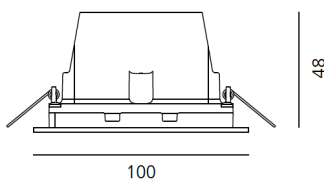

ТЕХНИЧЕСКИЕ ДАННЫЕ ПРОДУКТА

Aria Mini - 8W 3000K - IP65 - Gray

МАТЕРИАЛЫ:

polycarbonate, tempered glass

ОПИСАНИЕ:

Light fixture with high-performance LED light sources. Wall or ceiling installation. Composed by: frame, body, asymmetrical reflector, fixing springs or housing. Body in injection mould of aluminium. Frame in aluminium. Body and frame are painted with outdoor treatment three stages: nanotechnologies, antioxidant primer, polyester paint. Metalized polycarbonate reflector. Silicone gasket. Protection screen in tempered glass, 3mm-thick. Housing in bend metal. Electrical connection to the ballast by means of a cable with appropriate terminal board supplied with the fixture. White monochromatic LEDs available in 2 colour temperatures: Warm = 3000K Neutral = 4000K IP Rating IP65 or IP40. Insulation class III. Technical features of light fixtures in compliance with EN60598-1. Installation must be carried out by specialized personnel. Carefully follow the instructions.

ХАРАКТЕРИСТИКИ

Наименование продукции: Aria Mini - 8W 3000K - IP65 - Gray
Код: NL31015VTK002
Цвет: Gray
Материал: polycarbonate, tempered glass
Серии: Outdoor
Окружающая среда: Уличное

РАЗМЕРЫ

РАЗМЕРЫ

Длина: 10 см
Высота: 4.8 см
Глубина встройки: Квадратная форма
Вес: 0.6 кг