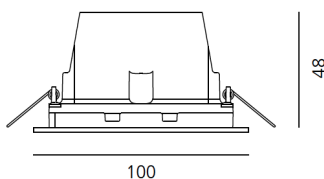

ТЕХНИЧЕСКИЕ ДАННЫЕ ПРОДУКТА

Aria Mini - 8W 4000K - IP65 - Gray

МАТЕРИАЛЫ:

polycarbonate, tempered glass

ОПИСАНИЕ:

Light fixture with high-performance LED light sources. Wall or ceiling installation. Composed by: frame, body, asymmetrical reflector, fixing springs or housing. Body in injection mould of aluminium. Frame in aluminium. Body and frame are painted with outdoor treatment three stages: nanotechnologies, antioxidant primer, polyester paint. Metalized polycarbonate reflector. Silicone gasket. Protection screen in tempered glass, 3mm-thick. Housing in bend metal. Electrical connection to the ballast by means of a cable with appropriate terminal board supplied with the fixture. White monochromatic LEDs available in 2 colour temperatures: Warm = 3000K Neutral = 4000K IP Rating IP65 or IP40. Insulation class III. Technical features of light fixtures in compliance with EN60598-1. Installation must be carried out by specialized personnel. Carefully follow the instructions.

ХАРАКТЕРИСТИКИ

Наименование продукции: Aria Mini - 8W 4000K - IP65 - Gray
Код: NL31015VTW002
Цвет: Gray
Материал: polycarbonate, tempered glass
Серии: Outdoor
Окружающая среда: Уличное

РАЗМЕРЫ

РАЗМЕРЫ

Длина: 10 см
Высота: 4.8 см
Глубина встройки: Квадратная форма
Вес: 0.6 кг