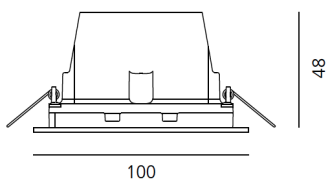

ТЕХНИЧЕСКИЕ ДАННЫЕ ПРОДУКТА

Aria Mini - 3W 3000K - IP40 - Gray

МАТЕРИАЛЫ:

polycarbonate, tempered glass

ОПИСАНИЕ:

Light fixture with high-performance LED light sources. Wall or ceiling installation. Composed by: frame, body, asymmetrical reflector, fixing springs or housing. Body in injection mould of aluminium. Frame in aluminium. Body and frame are painted with outdoor treatment three stages: nanotechnologies, antioxidant primer, polyester paint. Metalized polycarbonate reflector. Silicone gasket. Protection screen in tempered glass, 3mm-thick. Housing in bend metal. Electrical connection to the ballast by means of a cable with appropriate terminal board supplied with the fixture. White monochromatic LEDs available in 2 colour temperatures: Warm = 3000K Neutral = 4000K IP Rating IP65 or IP40. Insulation class III. Technical features of light fixtures in compliance with EN60598-1. Installation must be carried out by specialized personnel. Carefully follow the instructions.

ХАРАКТЕРИСТИКИ

Наименование продукции: Aria Mini - 3W 3000K - IP40 - Gray
Код: NL31016VTK002
Цвет: Gray
Материал: polycarbonate, tempered glass
Серии: Outdoor
Окружающая среда: Уличное

РАЗМЕРЫ

РАЗМЕРЫ

Длина: 10 см
Высота: 4.8 см
Глубина встройки: Квадратная форма
Вес: 0.6 кг