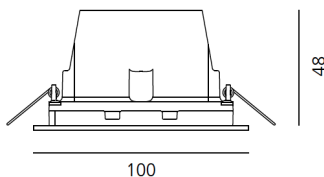

РАЗМЕРЫ

РАЗМЕРЫ

Длина: 10 см
Высота: 4.8 см
Глубина встройки: Квадратная форма
Вес: 0.6 кг

ЦВЕТ

ЛАМПЫ ВКЛЮЧЕНЫ В КОМПЛЕКТ

Категория: LED
Ватт: 3W
Световой поток (lm): 305lm
Типология: 1
Цветовая температура (K): 4000K
Класс: A

LUMINAIR

Watt: 3W

АКСЕССУАРЫ

NO IMAGE AVAILABLE

NO IMAGE AVAILABLE

NO IMAGE AVAILABLE

NO IMAGE AVAILABLE

ALIMENT. 5W 350mA IP67
NL11022

ALIMENT. 12W 700mA IP67
NL19024

ALIMENT. 35W 700mA IP67
NL19029

ALIMENT. 8,4W 350mA (indip.)
NL19032