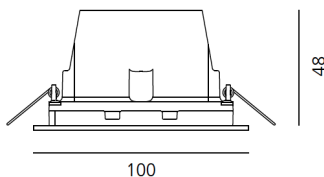

ТЕХНИЧЕСКИЕ ДАННЫЕ ПРОДУКТА

Aria Mini - 8W 4000K - IP40 - Gray

МАТЕРИАЛЫ:

polycarbonate, tempered glass

ОПИСАНИЕ:

Light fixture with high-performance LED light sources. Wall or ceiling installation. Composed by: frame, body, asymmetrical reflector, fixing springs or housing. Body in injection mould of aluminium. Frame in aluminium. Body and frame are painted with outdoor treatment three stages: nanotechnologies, antioxidant primer, polyester paint. Metalized polycarbonate reflector. Silicone gasket. Protection screen in tempered glass, 3mm-thick. Housing in bend metal. Electrical connection to the ballast by means of a cable with appropriate terminal board supplied with the fixture. White monochromatic LEDs available in 2 colour temperatures: Warm = 3000K Neutral = 4000K IP Rating IP65 or IP40. Insulation class III. Technical features of light fixtures in compliance with EN60598-1. Installation must be carried out by specialized personnel. Carefully follow the instructions.

ХАРАКТЕРИСТИКИ

Наименование продукции: Aria Mini - 8W 4000K - IP40 - Gray
Код: NL31017VTW002
Цвет: Gray
Материал: polycarbonate, tempered glass
Серии: Outdoor
Окружающая среда: Уличное

РАЗМЕРЫ

РАЗМЕРЫ

Длина: 10 см
Высота: 4.8 см
Глубина встройки: Квадратная форма
Вес: 0.6 кг