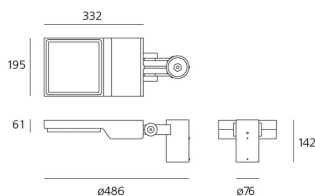

ТЕХНИЧЕСКИЕ ДАННЫЕ ПРОДУКТА

Cefiso Palo - 4000K - Grey antracite

ДИЗАЙН:

Alessandro Pedretti
2012

МАТЕРИАЛЫ:

ОПИСАНИЕ:

Light fixture with adjustable direct emission, with high-performance LED light sources. Pole installation. Available in two finishes: light grey painted and anthracite grey painted. Composed by lighting unit and pole support. Fixing is maintained by means of locking dowels. The pole, not supplied, must have a $\varnothing$ 60mm and h90mm shank for the correct fixing of the headpole. The pole height must be 4m from the ground to provide a correct surface lighting. At these conditions, the poles can be installed at a distance of 15m, suitable for lighting a 4m carriageway in compliance with S3 class for cycle tracks. Body in EN AB44100 aluminium, pole support in galvanized iron, silicone gaskets. Electronic ballast integrated in the body. The light fixture is protected from impulse overvoltage up to 4KV both in differential and common mode. Silicone-sealed silk-screened tempered glass. IP67 connector for electric connection to the mains, it can be housed in the pole compartment and is suitable for cables with a diameter of 5-13.5mm. LED circuits with PMMA lenses with road emission beam. White monochromatic LEDs available in 3 colour temperatures: Warm = 3000K Neutral = 4000K Cold = 6000K Screws in AISI 316 stainless steel. All parts in die-cast aluminium and galvanized iron are painted with 3-stage outdoor treatment: nanotechnologies, antioxidant primer, polyester paint. Technical features of light fixtures in compliance with EN60598-1 and part 2-5. IP Rating IP65. Insulation class II.

ВЫБРАТЬ

LED

Grey antracite

КОД ПРОДУКТА

T418200N10

Вид светового потока

IP65

ТЕХНИЧЕСКИЕ ДАННЫЕ

ХАРАКТЕРИСТИКИ