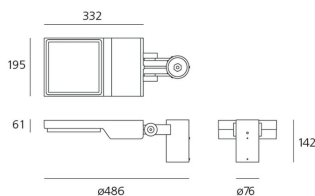

ТЕХНИЧЕСКИЕ ДАННЫЕ ПРОДУКТА

Cefiso Palo - 3000K - Grey antracite

ДИЗАЙН:

Alessandro Pedretti
2012

МАТЕРИАЛЫ:

ОПИСАНИЕ:

Light fixture with adjustable direct emission, with high-performance LED light sources. Pole installation. Available in two finishes: light grey painted and anthracite grey painted. Composed by lighting unit and pole support. Fixing is maintained by means of locking dowels. The pole, not supplied, must have a $\varnothing$ 60mm and h90mm shank for the correct fixing of the headpole. The pole height must be 4m from the ground to provide a correct surface lighting. At these conditions, the poles can be installed at a distance of 15m, suitable for lighting a 4m carriageway in compliance with S3 class for cycle tracks. Body in EN AB44100 aluminium, pole support in galvanized iron, silicone gaskets. Electronic ballast integrated in the body. The light fixture is protected from impulse overvoltage up to 4KV both in differential and common mode. Silicone-sealed silk-screened tempered glass. IP67 connector for electric connection to the mains, it can be housed in the pole compartment and is suitable for cables with a diameter of 5-13.5mm. LED circuits with PMMA lenses with road emission beam. White monochromatic LEDs available in 3 colour temperatures: Warm = 3000K Neutral = 4000K Cold = 6000K Screws in AISI 316 stainless steel. All parts in die-cast aluminium and galvanized iron are painted with 3-stage outdoor treatment: nanotechnologies, antioxidant primer, polyester paint. Technical features of light fixtures in compliance with EN60598-1 and part 2-5. IP Rating IP65. Insulation class II.

ВЫБРАТЬ

LED

Grey antracite

КОД ПРОДУКТА

T418200W10

Вид светового потока

IP65

ТЕХНИЧЕСКИЕ ДАННЫЕ

ХАРАКТЕРИСТИКИ