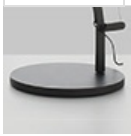

АКСЕССУАРЫ

DEMETRA LED T BASE BCO
1733020A