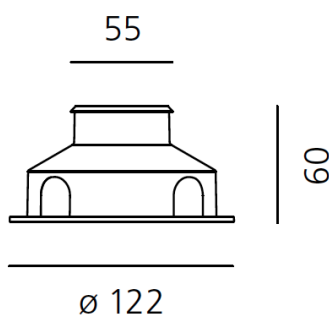

ТЕХНИЧЕСКИЕ ДАННЫЕ ПРОДУКТА

Ego 55 Flat walk-over aluminium 3000K 77 lm Square

ДИЗАЙН:

Nord Light
2011

МАТЕРИАЛЫ:

Aluminum, tempered glass, polymer

ОПИСАНИЕ:

Light fixture with high-performance LED light sources. Recessed floor installation. Walk-over version. Housing depths: Ego WO: 110mm - 120mm, Ego Flat WO: 60mm. Round and square version in five sizes. Consists of body, frame, black silkscreened tempered glass, recessing box. Body in EN AB44100 aluminium, silicone gaskets. Three colour options: with aluminium (only in the 50mm and 90mm size), stainless steel or black silkscreened tempered glass frame, 8mm thick, flush floor-mounting Recessing box for laying in reinforced polymer, can be ordered separately. Ego Flat WO-Feeding cable H05RN-F, with 300cm length for EGO 55 & EGO 90, 20cm for EGO 150, 30cm for EGO 220. Power connection to the mains by means of remote ballast and IP68 electrical terminal board, supplied with the fixture. Fixing to the recessing box is ensured by means of anti-vandal screws TORX, AISI 316. Glass surface temperature lower than 40°C. Fixed optics. PMMA lenses in 3 different versions of beams. White monochromatic LEDs available in 2 colour temperatures: Warm = 3000K Neutral = 4000K Screws in stainless steel AISI 316. Painted die-cast aluminium with 3-stage outdoor treatment: nanotechnologies, antioxidant primer, polyester paint. Technical features of light fixtures in compliance with EN60598-1 and part 2-13. IP Rating IP65 IP67. Insulation class: Ego WO: class I. Ego Flat WO: class III. Installation must be carried out by specialized personnel. Carefully follow the instructions.

РАЗМЕРЫ

РАЗМЕРЫ

Диаметр: 5.5 cm
Длина базы: 12.2 cm
Ширина базы: 12.2 cm
Форма отверстия: Квадратная форма
Ударопрочность: IK09

ЦВЕТ

ЛАМПЫ ВКЛЮЧЕНЫ В КОМПЛЕКТ

Категория: LED
Ватт: 1,2W
Световой поток (lm): 83lm
Типология: 1
Цветовая температура (K): 3000K
Класс: A