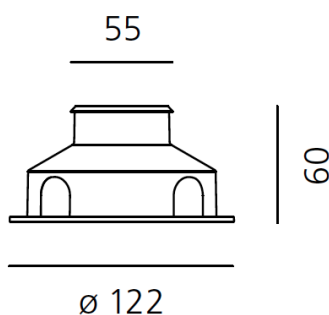

ТЕХНИЧЕСКИЕ ДАННЫЕ ПРОДУКТА

Ego 55 Flat walk-over aluminium 4000K 88 lm Square

ДИЗАЙН:

Nord Light
2011

МАТЕРИАЛЫ:

Aluminum, tempered glass, polymer

ОПИСАНИЕ:

Light fixture with high-performance LED light sources. Recessed floor installation. Walk-over version. Housing depths: Ego WO: 110mm - 120mm, Ego Flat WO: 60mm. Round and square version in five sizes. Consists of body, frame, black silkscreened tempered glass, recessing box. Body in EN AB44100 aluminium, silicone gaskets. Three colour options: with aluminium (only in the 50mm and 90mm size), stainless steel or black silkscreened tempered glass frame, 8mm thick, flush floor-mounting Recessing box for laying in reinforced polymer, can be ordered separately. Ego Flat WO-Feeding cable H05RN-F, with 300cm length for EGO 55 & EGO 90, 20cm for EGO 150, 30cm for EGO 220. Power connection to the mains by means of remote ballast and IP68 electrical terminal board, supplied with the fixture. Fixing to the recessing box is ensured by means of anti-vandal screws TORX, AISI 316. Glass surface temperature lower than 40°C. Fixed optics. PMMA lenses in 3 different versions of beams. White monochromatic LEDs available in 2 colour temperatures: Warm = 3000K Neutral = 4000K Screws in stainless steel AISI 316. Painted die-cast aluminium with 3-stage outdoor treatment: nanotechnologies, antioxidant primer, polyester paint. Technical features of light fixtures in compliance with EN60598-1 and part 2-13. IP Rating IP65 IP67. Insulation class: Ego WO: class I. Ego Flat WO: class III. Installation must be carried out by specialized personnel. Carefully follow the instructions.

РАЗМЕРЫ

РАЗМЕРЫ

Диаметр:	cm 5.5
Длина базы:	cm 12.2
Ширина базы:	cm 12.2
Форма отверстия:	Квадратная форма
Ударопрочность:	IK09

ЦВЕТ

ЛАМПЫ ВКЛЮЧЕНЫ В КОМПЛЕКТ

Категория:	LED
Ватт:	1,2W
Световой поток (lm):	95lm
Типология:	1
Цветовая температура (K):	4000K
Класс:	A