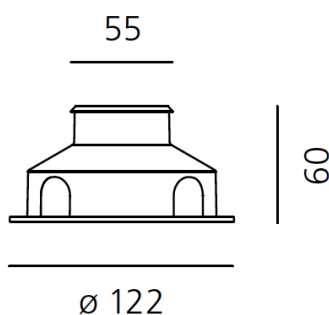

ТЕХНИЧЕСКИЕ ДАННЫЕ ПРОДУКТА

Ego 55 Flat walk-over aluminium 3000K 83 lm Square

ДИЗАЙН:

Nord Light
2011

МАТЕРИАЛЫ:

Aluminum, tempered glass, polymer

ОПИСАНИЕ:

Light fixture with high-performance LED light sources. Recessed floor installation. Walk-over version. Housing depths: Ego WO: 110mm - 120mm, Ego Flat WO: 60mm. Round and square version in five sizes. Consists of body, frame, black silkscreened tempered glass, recessing box. Body in EN AB44100 aluminium, silicone gaskets. Three colour options: with aluminium (only in the 50mm and 90mm size), stainless steel or black silkscreened tempered glass frame, 8mm thick, flush floor-mounting Recessing box for laying in reinforced polymer, can be ordered separately. Ego Flat WO-Feeding cable H05RN-F, with 300cm length for EGO 55 & EGO 90, 20cm for EGO 150, 30cm for EGO 220. Power connection to the mains by means of remote ballast and IP68 electrical terminal board, supplied with the fixture. Fixing to the recessing box is ensured by means of anti-vandal screws TORX, AISI 316. Glass surface temperature lower than 40°C. Fixed optics. PMMA lenses in 3 different versions of beams. White monochromatic LEDs available in 2 colour temperatures: Warm = 3000K Neutral = 4000K Screws in stainless steel AISI 316. Painted die-cast aluminium with 3-stage outdoor treatment: nanotechnologies, antioxidant primer, polyester paint. Technical features of light fixtures in compliance with EN60598-1 and part 2-13. IP Rating IP65 IP67. Insulation class: Ego WO: class I. Ego Flat WO: class III. Installation must be carried out by specialized personnel. Carefully follow the instructions.

РАЗМЕРЫ

РАЗМЕРЫ

Диаметр: 5.5 cm
Длина базы: 12.2 cm
Ширина базы: 12.2 cm
Форма отверстия: Квадратная форма
Ударопрочность: IK09

ЦВЕТ

ЛАМПЫ ВКЛЮЧЕНЫ В КОМПЛЕКТ

Категория: LED
Ватт: 1,2W
Световой поток (lm): 83lm
Типология: 1
Цветовая температура (K): 3000K
Класс: A