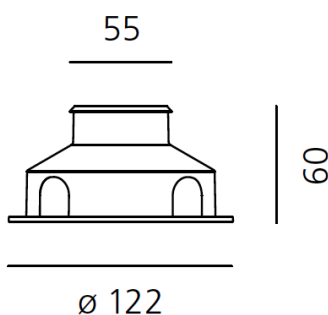

ТЕХНИЧЕСКИЕ ДАННЫЕ ПРОДУКТА

Ego 55 Flat walk-over aluminium 3000K 76 lm Square

ДИЗАЙН:

Artemide
2011

МАТЕРИАЛЫ:

Aluminum, tempered glass, polymer

ОПИСАНИЕ:

Light fixture with high-performance LED light sources. Recessed floor installation. Walk-over version. Housing depths: Ego WO: 110mm - 120mm, Ego Flat WO: 60mm. Round and square version in five sizes. Consists of body, frame, black silkscreened tempered glass, recessing box. Body in EN AB44100 aluminium, silicone gaskets. Three colour options: with aluminium (only in the 50mm and 90mm size), stainless steel or black silkscreened tempered glass frame, 8mm thick, flush floor-mounting Recessing box for laying in reinforced polymer, can be ordered separately. Ego Flat WO-Feeding cable H05RN-F, with 300cm length for EGO 55 & EGO 90, 20cm for EGO 150, 30cm for EGO 220. Power connection to the mains by means of remote ballast and IP68 electrical terminal board, supplied with the fixture. Fixing to the recessing box is ensured by means of anti-vandal screws TORX, AISI 316. Glass surface temperature lower than 40°C. Fixed optics. PMMA lenses in 3 different versions of beams. White monochromatic LEDs available in 2 colour temperatures: Warm = 3000K Neutral = 4000K Screws in stainless steel AISI 316. Painted die-cast aluminium with 3-stage outdoor treatment: nanotechnologies, antioxidant primer, polyester paint. Technical features of light fixtures in compliance with EN60598-1 and part 2-13. IP Rating IP65 IP67. Insulation class: Ego WO: class I. Ego Flat WO: class III. Installation must be carried out by specialized personnel. Carefully follow the instructions.

РАЗМЕРЫ

РАЗМЕРЫ

Диаметр: 5.5 cm
Длина базы: 12.2 cm
Ширина базы: 12.2 cm
Форма отверстия: Квадратная форма
Ударопрочность: IK09

ЦВЕТ

ЛАМПЫ ВКЛЮЧЕНЫ В КОМПЛЕКТ

Категория: LED
Ватт: 1,2W
Световой поток (lm): 83lm
Типология: 1
Цветовая температура (K): 3000K
Класс: A