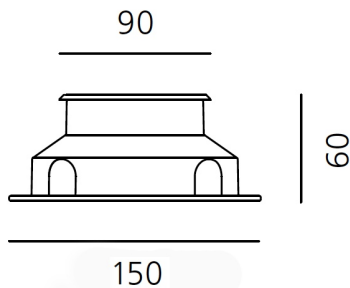

ТЕХНИЧЕСКИЕ ДАННЫЕ ПРОДУКТА

Ego 90 Flat walk-over alluminio 10x40° 4000K 171 lm Square

ДИЗАЙН:

Nord Light
2011

МАТЕРИАЛЫ:

ОПИСАНИЕ:

Light fixture with high-performance LED light sources. Recessed floor installation. Walk-over version. Housing depths: Ego WO: 110mm - 120mm, Ego Flat WO: 60mm. Round and square version in five sizes. Consists of body, frame, black silkscreened tempered glass, recessing box. Body in EN AB44100 aluminium, silicone gaskets. Three colour options: with aluminium (only in the 50mm and 90mm size), stainless steel or black silkscreened tempered glass frame, 8mm thick, flush floor-mounting Recessing box for laying in reinforced polymer, can be ordered separately. Ego Flat WO-Feeding cable H05RN-F, with 300cm length for EGO 55 & EGO 90, 20cm for EGO 150, 30cm for EGO 220. Power connection to the mains by means of remote ballast and IP68 electrical terminal board, supplied with the fixture. Fixing to the recessing box is ensured by means of anti-vandal screws TORX, AISI 316. Glass surface temperature lower than 40°C. Fixed optics. PMMA lenses in 3 different versions of beams. White monochromatic LEDs available in 2 colour temperatures: Warm = 3000K Neutral = 4000K Screws in stainless steel AISI 316. Painted die-cast aluminium with 3-stage outdoor treatment: nanotechnologies, antioxidant primer, polyester paint. Technical features of light fixtures in compliance with EN60598-1 and part 2-13. IP Rating IP65 IP67. Insulation class: Ego WO: class I. Ego Flat WO: class III. Installation must be carried out by specialized personnel. Carefully follow the instructions.

ВЫБРАТЬ

LED

Steel

КОД ПРОДУКТА

T40005ELPTN00 +
NL40021H0

Вид светового потока

IP 65/67

Flood opticWide luminous flow suitable for lighting large areas.