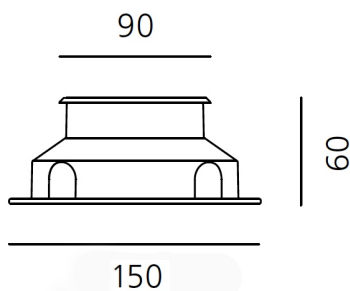

ТЕХНИЧЕСКИЕ ДАННЫЕ ПРОДУКТА

Ego 90 Flat walk-over aluminium 10x40° 3000K 162 lm Square

ДИЗАЙН:

Nord Light
2011

МАТЕРИАЛЫ:

ОПИСАНИЕ:

Light fixture with high-performance LED light sources. Recessed floor installation. Walk-over version. Housing depths: Ego WO: 110mm - 120mm, Ego Flat WO: 60mm. Round and square version in five sizes. Consists of body, frame, black silkscreened tempered glass, recessing box. Body in EN AB44100 aluminium, silicone gaskets. Three colour options: with aluminium (only in the 50mm and 90mm size), stainless steel or black silkscreened tempered glass frame, 8mm thick, flush floor-mounting Recessing box for laying in reinforced polymer, can be ordered separately. Ego Flat WO-Feeding cable H05RN-F, with 300cm length for EGO 55 & EGO 90, 20cm for EGO 150, 30cm for EGO 220. Power connection to the mains by means of remote ballast and IP68 electrical terminal board, supplied with the fixture. Fixing to the recessing box is ensured by means of anti-vandal screws TORX, AISI 316. Glass surface temperature lower than 40°C. Fixed optics. PMMA lenses in 3 different versions of beams. White monochromatic LEDs available in 2 colour temperatures: Warm = 3000K Neutral = 4000K Screws in stainless steel AISI 316. Painted die-cast aluminium with 3-stage outdoor treatment: nanotechnologies, antioxidant primer, polyester paint. Technical features of light fixtures in compliance with EN60598-1 and part 2-13. IP Rating IP65 IP67. Insulation class: Ego WO: class I. Ego Flat WO: class III. Installation must be carried out by specialized personnel. Carefully follow the instructions.

ВЫБРАТЬ

LED

Steel

КОД ПРОДУКТА

T40005ELPTW00 +
NL40021H0

Вид светового потока

IP 65/67

Flood opticWide luminous flow suitable for lighting large areas.