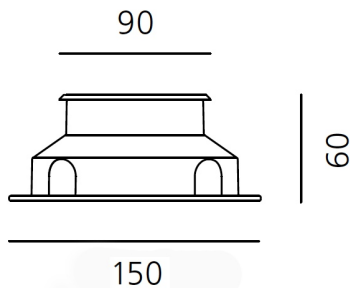

ТЕХНИЧЕСКИЕ ДАННЫЕ ПРОДУКТА

Ego 90 Flat walk-over aluminium 24° 4000K 190 lm Square

ДИЗАЙН:

Artemide
2011

МАТЕРИАЛЫ:

ОПИСАНИЕ:

Light fixture with high-performance LED light sources. Recessed floor installation. Walk-over version. Housing depths: Ego WO: 110mm - 120mm, Ego Flat WO: 60mm. Round and square version in five sizes. Consists of body, frame, black silkscreened tempered glass, recessing box. Body in EN AB44100 aluminium, silicone gaskets. Three colour options: with aluminium (only in the 50mm and 90mm size), stainless steel or black silkscreened tempered glass frame, 8mm thick, flush floor-mounting Recessing box for laying in reinforced polymer, can be ordered separately. Ego Flat WO-Feeding cable H05RN-F, with 300cm length for EGO 55 & EGO 90, 20cm for EGO 150, 30cm for EGO 220. Power connection to the mains by means of remote ballast and IP68 electrical terminal board, supplied with the fixture. Fixing to the recessing box is ensured by means of anti-vandal screws TORX, AISI 316. Glass surface temperature lower than 40°C. Fixed optics. PMMA lenses in 3 different versions of beams. White monochromatic LEDs available in 2 colour temperatures: Warm = 3000K Neutral = 4000K Screws in stainless steel AISI 316. Painted die-cast aluminium with 3-stage outdoor treatment: nanotechnologies, antioxidant primer, polyester paint. Technical features of light fixtures in compliance with EN60598-1 and part 2-13. IP Rating IP65 IP67. Insulation class: Ego WO: class I. Ego Flat WO: class III. Installation must be carried out by specialized personnel. Carefully follow the instructions.

ВЫБРАТЬ

LED

Steel

КОД ПРОДУКТА

T40005FLN00 +
NL40021H0

Вид светового потока

IP 65/67

Flood opticWide luminous flow suitable for lighting large areas.