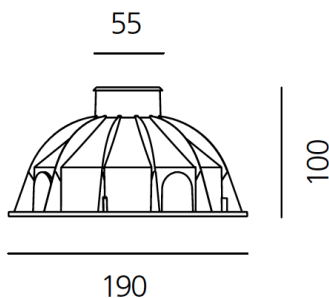

ТЕХНИЧЕСКИЕ ДАННЫЕ ПРОДУКТА

Ego 55 walk-over aluminium 3000K 77 lm Square

ДИЗАЙН:

Artemide
2011

МАТЕРИАЛЫ:

Aluminum, tempered glass, polymer

ОПИСАНИЕ:

Light fixture with high-performance LED light sources. Recessed floor installation. Walk-over version. Housing depths: Ego WO: 110mm - 120mm, Ego Flat WO: 60mm. Round and square version in five sizes. Consists of body, frame, black silkscreened tempered glass, recessing box. Body in EN AB44100 aluminium, silicone gaskets. Three colour options: with aluminium (only in the 50mm and 90mm size), stainless steel or black silkscreened tempered glass frame, 8mm thick, flush floor-mounting Recessing box for laying in reinforced polymer, can be ordered separately. Ego Flat WO-Feeding cable H05RN-F, with 300cm length for EGO 55 & EGO 90, 20cm for EGO 150, 30cm for EGO 220. Power connection to the mains by means of remote ballast and IP68 electrical terminal board, supplied with the fixture. Fixing to the recessing box is ensured by means of anti-vandal screws TORX, AISI 316. Glass surface temperature lower than 40°C. Fixed optics. PMMA lenses in 3 different versions of beams. White monochromatic LEDs available in 2 colour temperatures: Warm = 3000K Neutral = 4000K Screws in stainless steel AISI 316. Painted die-cast aluminium with 3-stage outdoor treatment: nanotechnologies, antioxidant primer, polyester paint. Technical features of light fixtures in compliance with EN60598-1 and part 2-13. IP Rating IP65 IP67. Insulation class: Ego WO: class I. Ego Flat WO: class III. Installation must be carried out by specialized personnel. Carefully follow the instructions.

РАЗМЕРЫ

РАЗМЕРЫ

Длина: cm 19
Ширина: cm 19
Высота: cm 10
Диаметр: cm 5.5
Форма отверстия: Квадратная форма
Ударопрочность: IK09

ЦВЕТ

ЛАМПЫ ВКЛЮЧЕНЫ В КОМПЛЕКТ

Категория: LED
Ватт: 1,2W
Световой поток (lm): 83lm
Типология: 1
Цветовая температура (K): 3000K
Класс: A