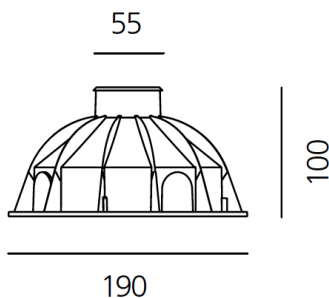

ТЕХНИЧЕСКИЕ ДАННЫЕ ПРОДУКТА

Ego 55 walk-over aluminium 3000K 83 lm Square

ДИЗАЙН:

Artemide
2011

МАТЕРИАЛЫ:

Aluminum, tempered glass, polymer

ОПИСАНИЕ:

Light fixture with high-performance LED light sources. Recessed floor installation. Walk-over version. Housing depths: Ego WO: 110mm - 120mm, Ego Flat WO: 60mm. Round and square version in five sizes. Consists of body, frame, black silkscreened tempered glass, recessing box. Body in EN AB44100 aluminium, silicone gaskets. Three colour options: with aluminium (only in the 50mm and 90mm size), stainless steel or black silkscreened tempered glass frame, 8mm thick, flush floor-mounting Recessing box for laying in reinforced polymer, can be ordered separately. Ego Flat WO-Feeding cable H05RN-F, with 300cm length for EGO 55 & EGO 90, 20cm for EGO 150, 30cm for EGO 220. Power connection to the mains by means of remote ballast and IP68 electrical terminal board, supplied with the fixture. Fixing to the recessing box is ensured by means of anti-vandal screws TORX, AISI 316. Glass surface temperature lower than 40°C. Fixed optics. PMMA lenses in 3 different versions of beams. White monochromatic LEDs available in 2 colour temperatures: Warm = 3000K Neutral = 4000K Screws in stainless steel AISI 316. Painted die-cast aluminium with 3-stage outdoor treatment: nanotechnologies, antioxidant primer, polyester paint. Technical features of light fixtures in compliance with EN60598-1 and part 2-13. IP Rating IP65 IP67. Insulation class: Ego WO: class I. Ego Flat WO: class III. Installation must be carried out by specialized personnel. Carefully follow the instructions.

РАЗМЕРЫ

РАЗМЕРЫ

Длина: cm 19
Ширина: cm 19
Высота: cm 10
Диаметр: cm 5.5
Форма отверстия: Квадратная форма
Ударопрочность: IK09

ЦВЕТ

ЛАМПЫ ВКЛЮЧЕНЫ В КОМПЛЕКТ

Категория: LED
Ватт: 1,5W
Световой поток (lm): 83lm
Типология: 1
Цветовая температура (K): 3000K
Класс: A