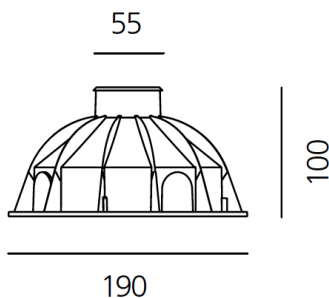

ТЕХНИЧЕСКИЕ ДАННЫЕ ПРОДУКТА

Ego 55 walk-over aluminium 4000K 88 lm Square

ДИЗАЙН:

Artemide
2011

МАТЕРИАЛЫ:

Aluminum, tempered glass, polymer

ОПИСАНИЕ:

Light fixture with high-performance LED light sources. Recessed floor installation. Walk-over version. Housing depths: Ego WO: 110mm - 120mm, Ego Flat WO: 60mm. Round and square version in five sizes. Consists of body, frame, black silkscreened tempered glass, recessing box. Body in EN AB44100 aluminium, silicone gaskets. Three colour options: with aluminium (only in the 50mm and 90mm size), stainless steel or black silkscreened tempered glass frame, 8mm thick, flush floor-mounting Recessing box for laying in reinforced polymer, can be ordered separately. Ego Flat WO-Feeding cable H05RN-F, with 300cm length for EGO 55 & EGO 90, 20cm for EGO 150, 30cm for EGO 220. Power connection to the mains by means of remote ballast and IP68 electrical terminal board, supplied with the fixture. Fixing to the recessing box is ensured by means of anti-vandal screws TORX, AISI 316. Glass surface temperature lower than 40°C. Fixed optics. PMMA lenses in 3 different versions of beams. White monochromatic LEDs available in 2 colour temperatures: Warm = 3000K Neutral = 4000K Screws in stainless steel AISI 316. Painted die-cast aluminium with 3-stage outdoor treatment: nanotechnologies, antioxidant primer, polyester paint. Technical features of light fixtures in compliance with EN60598-1 and part 2-13. IP Rating IP65 IP67. Insulation class: Ego WO: class I. Ego Flat WO: class III. Installation must be carried out by specialized personnel. Carefully follow the instructions.

РАЗМЕРЫ

РАЗМЕРЫ

Длина: cm 19
Ширина: cm 19
Высота: cm 10
Диаметр: cm 5.5
Форма отверстия: Квадратная форма
Ударопрочность: IK09

ЦВЕТ

ЛАМПЫ ВКЛЮЧЕНЫ В КОМПЛЕКТ

Категория: LED
Ватт: 1,2W
Световой поток (lm): 95lm
Типология: 1
Цветовая температура (K): 4000K
Класс: A