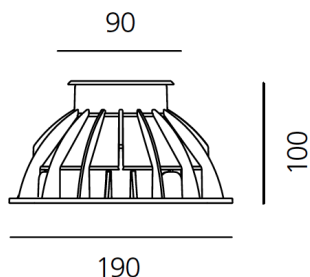

ТЕХНИЧЕСКИЕ ДАННЫЕ ПРОДУКТА

Ego 90 driver-over steel 24° 179 lm 3000K Square

ДИЗАЙН:

Artemide
2011

МАТЕРИАЛЫ:

Steel tempered glass, polymer

ОПИСАНИЕ:

Light fixture with high-performance LED light sources. Recessed floor installation. Walk-over version. Housing depths: Ego WO: 110mm - 120mm, Ego Flat WO: 60mm. Round and square version in five sizes. Consists of body, frame, black silkscreened tempered glass, recessing box. Body in EN AB44100 aluminium, silicone gaskets. Three colour options: with aluminium (only in the 50mm and 90mm size), stainless steel or black silkscreened tempered glass frame, 8mm thick, flush floor-mounting Recessing box for laying in reinforced polymer, can be ordered separately. Ego Flat WO-Feeding cable H05RN-F, with 300cm length for EGO 55 & EGO 90, 20cm for EGO 150, 30cm for EGO 220. Power connection to the mains by means of remote ballast and IP68 electrical terminal board, supplied with the fixture. Fixing to the recessing box is ensured by means of anti-vandal screws TORX, AISI 316. Glass surface temperature lower than 40°C. Fixed optics. PMMA lenses in 3 different versions of beams. White monochromatic LEDs available in 2 colour temperatures: Warm = 3000K Neutral = 4000K Screws in stainless steel AISI 316. Painted die-cast aluminium with 3-stage outdoor treatment: nanotechnologies, antioxidant primer, polyester paint. Technical features of light fixtures in compliance with EN60598-1 and part 2-13. IP Rating IP65 IP67. Insulation class: Ego WO: class I. Ego Flat WO: class III. Installation must be carried out by specialized personnel. Carefully follow the instructions.

ВЫБРАТЬ

LED

Steel

КОД ПРОДУКТА

T4003FLW00 +
T409907

Вид светового потока

IP 65/67