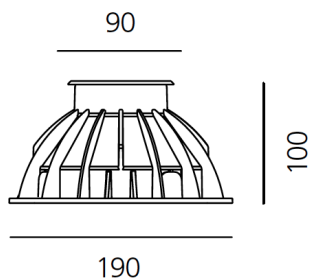

ТЕХНИЧЕСКИЕ ДАННЫЕ ПРОДУКТА

Ego 90 driver-over steel 10° 233 lm 4000K Square

ДИЗАЙН:

Artemide
2011

МАТЕРИАЛЫ:

Steel tempered glass, polymer

ОПИСАНИЕ:

Light fixture with high-performance LED light sources. Recessed floor installation. Walk-over version. Housing depths: Ego WO: 110mm - 120mm, Ego Flat WO: 60mm. Round and square version in five sizes. Consists of body, frame, black silkscreened tempered glass, recessing box. Body in EN AB44100 aluminium, silicone gaskets. Three colour options: with aluminium (only in the 50mm and 90mm size), stainless steel or black silkscreened tempered glass frame, 8mm thick, flush floor-mounting Recessing box for laying in reinforced polymer, can be ordered separately. Ego Flat WO-Feeding cable H05RN-F, with 300cm length for EGO 55 & EGO 90, 20cm for EGO 150, 30cm for EGO 220. Power connection to the mains by means of remote ballast and IP68 electrical terminal board, supplied with the fixture. Fixing to the recessing box is ensured by means of anti-vandal screws TORX, AISI 316. Glass surface temperature lower than 40°C. Fixed optics. PMMA lenses in 3 different versions of beams. White monochromatic LEDs available in 2 colour temperatures: Warm = 3000K Neutral = 4000K Screws in stainless steel AISI 316. Painted die-cast aluminium with 3-stage outdoor treatment: nanotechnologies, antioxidant primer, polyester paint. Technical features of light fixtures in compliance with EN60598-1 and part 2-13. IP Rating IP65 IP67. Insulation class: Ego WO: class I. Ego Flat WO: class III. Installation must be carried out by specialized personnel. Carefully follow the instructions.

ВЫБРАТЬ

LED

Steel

КОД ПРОДУКТА

T4003SPN00 +
T409907

Вид светового потока

IP 65/67