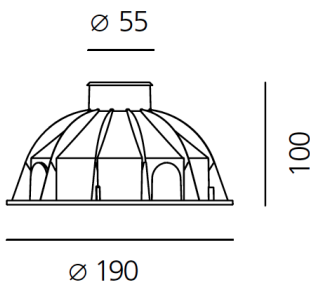

ТЕХНИЧЕСКИЕ ДАННЫЕ ПРОДУКТА

Ego 55 walk-over aluminium 4000K 88 lm Round

ДИЗАЙН:

Nord Light
2011

МАТЕРИАЛЫ:

Aluminum, tempered glass, polymer

ОПИСАНИЕ:

Light fixture with high-performance LED light sources. Recessed floor installation. Walk-over version. Housing depths: Ego WO: 110mm - 120mm, Ego Flat WO: 60mm. Round and square version in five sizes. Consists of body, frame, black silkscreened tempered glass, recessing box. Body in EN AB44100 aluminium, silicone gaskets. Three colour options: with aluminium (only in the 50mm and 90mm size), stainless steel or black silkscreened tempered glass frame, 8mm thick, flush floor-mounting Recessing box for laying in reinforced polymer, can be ordered separately. Ego Flat WO-Feeding cable H05RN-F, with 300cm length for EGO 55 & EGO 90, 20cm for EGO 150, 30cm for EGO 220. Power connection to the mains by means of remote ballast and IP68 electrical terminal board, supplied with the fixture. Fixing to the recessing box is ensured by means of anti-vandal screws TORX, AISI 316. Glass surface temperature lower than 40°C. Fixed optics. PMMA lenses in 3 different versions of beams. White monochromatic LEDs available in 2 colour temperatures: Warm = 3000K Neutral = 4000K Screws in stainless steel AISI 316. Painted die-cast aluminium with 3-stage outdoor treatment: nanotechnologies, antioxidant primer, polyester paint. Technical features of light fixtures in compliance with EN60598-1 and part 2-13. IP Rating IP65 IP67. Insulation class: Ego WO: class I. Ego Flat WO: class III. Installation must be carried out by specialized personnel. Carefully follow the instructions.

РАЗМЕРЫ

РАЗМЕРЫ

Диаметр: cm 5,5
Диаметр отверстия: cm 19
Форма отверстия: Круглая форма
Ударопрочность: IK09

ЦВЕТ

ЛАМПЫ ВКЛЮЧЕНЫ В КОМПЛЕКТ

Категория: LED
Ватт: 1,2W
Световой поток (lm): 95lm
Типология: 1
Цветовая температура (K): 4000K
Класс: A