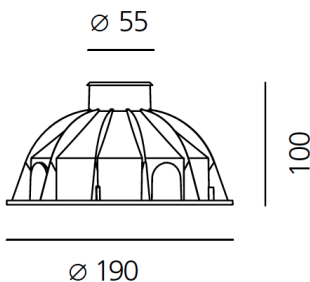

ТЕХНИЧЕСКИЕ ДАННЫЕ ПРОДУКТА

Ego 55 walk-over aluminium 4000K 88 lm Round

ДИЗАЙН:

Nord Light
2011

МАТЕРИАЛЫ:

Aluminum, tempered glass, polymer

ОПИСАНИЕ:

Light fixture with high-performance LED light sources. Recessed floor installation. Walk-over version. Housing depths: Ego WO: 110mm - 120mm, Ego Flat WO: 60mm. Round and square version in five sizes. Consists of body, frame, black silkscreened tempered glass, recessing box. Body in EN AB44100 aluminium, silicone gaskets. Three colour options: with aluminium (only in the 50mm and 90mm size), stainless steel or black silkscreened tempered glass frame, 8mm thick, flush floor-mounting Recessing box for laying in reinforced polymer, can be ordered separately. Ego Flat WO-Feeding cable H05RN-F, with 300cm length for EGO 55 & EGO 90, 20cm for EGO 150, 30cm for EGO 220. Power connection to the mains by means of remote ballast and IP68 electrical terminal board, supplied with the fixture. Fixing to the recessing box is ensured by means of anti-vandal screws TORX, AISI 316. Glass surface temperature lower than 40°C. Fixed optics. PMMA lenses in 3 different versions of beams. White monochromatic LEDs available in 2 colour temperatures: Warm = 3000K Neutral = 4000K Screws in stainless steel AISI 316. Painted die-cast aluminium with 3-stage outdoor treatment: nanotechnologies, antioxidant primer, polyester paint. Technical features of light fixtures in compliance with EN60598-1 and part 2-13. IP Rating IP65 IP67. Insulation class: Ego WO: class I. Ego Flat WO: class III. Installation must be carried out by specialized personnel. Carefully follow the instructions.

РАЗМЕРЫ

РАЗМЕРЫ

Диаметр: cm 5,5
Форма отверстия: Круглая форма
Ударопрочность: IK09

ЦВЕТ

ЛАМПЫ ВКЛЮЧЕНЫ В КОМПЛЕКТ

Категория: LED
Ватт: 1,2W
Световой поток (lm): 95lm
Типология: 1
Цветовая температура (K): 4000K
Класс: A