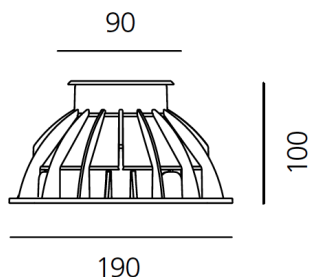

ТЕХНИЧЕСКИЕ ДАННЫЕ ПРОДУКТА

Ego 90 driver-over steel 10x40° 171 lm 4000K Square

ДИЗАЙН:

Artemide
2011

МАТЕРИАЛЫ:

Steel tempered glass, polymer

ОПИСАНИЕ:

Light fixture with high-performance LED light sources. Recessed floor installation. Walk-over version. Housing depths: Ego WO: 110mm - 120mm, Ego Flat WO: 60mm. Round and square version in five sizes. Consists of body, frame, black silkscreened tempered glass, recessing box. Body in EN AB44100 aluminium, silicone gaskets. Three colour options: with aluminium (only in the 50mm and 90mm size), stainless steel or black silkscreened tempered glass frame, 8mm thick, flush floor-mounting Recessing box for laying in reinforced polymer, can be ordered separately. Ego Flat WO-Feeding cable H05RN-F, with 300cm length for EGO 55 & EGO 90, 20cm for EGO 150, 30cm for EGO 220. Power connection to the mains by means of remote ballast and IP68 electrical terminal board, supplied with the fixture. Fixing to the recessing box is ensured by means of anti-vandal screws TORX, AISI 316. Glass surface temperature lower than 40°C. Fixed optics. PMMA lenses in 3 different versions of beams. White monochromatic LEDs available in 2 colour temperatures: Warm = 3000K Neutral = 4000K Screws in stainless steel AISI 316. Painted die-cast aluminium with 3-stage outdoor treatment: nanotechnologies, antioxidant primer, polyester paint. Technical features of light fixtures in compliance with EN60598-1 and part 2-13. IP Rating IP65 IP67. Insulation class: Ego WO: class I. Ego Flat WO: class III. Installation must be carried out by specialized personnel. Carefully follow the instructions.

РАЗМЕРЫ

РАЗМЕРЫ

Диаметр: cm 9
Длина базы: cm 19
Ширина базы: cm 19
Глубина встройки: cm 10
Форма отверстия: Квадратная форма
Ударопрочность: IK10

ЦВЕТ

ЛАМПЫ ВКЛЮЧЕНЫ В КОМПЛЕКТ

Категория: LED
Ватт: 3W
Световой поток (lm): 267lm
Типология: 1
Цветовая температура (K): 4000K
Класс: A