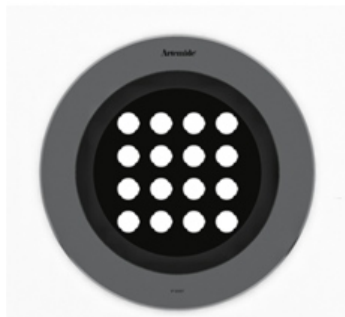

ТЕХНИЧЕСКИЕ ДАННЫЕ ПРОДУКТА

Ego 320 driver-over 6x54° 1641 lm 4000K Round

ДИЗАЙН:

Artemide
2011

МАТЕРИАЛЫ:

ОПИСАНИЕ:

Light fixture with high-performance LED light sources. Recessed floor installation. Walk-over version. Housing depths: Ego WO: 110mm - 120mm, Ego Flat WO: 60mm. Round and square version in five sizes. Composed by body, frame, black silkscreened tempered glass, recessing box. Body in EN AB44100 aluminium, silicone gaskets. Three colour options: with aluminium (only in the 50mm and 90mm size), stainless steel or black silkscreened tempered glass frame, 8mm thick, flush floor-mounting Recessing box for laying in reinforced polymer, can be ordered separately. Ego Flat WO-Feeding cable H05RN-F, with 300cm length for EGO 55 & EGO 90, 20cm for EGO 150, 30cm for EGO 220. Power connection to the mains by means of remote ballast and IP68 electrical terminal board, supplied with the fixture. Fixing to the recessing box is ensured by means of anti-vandal screws TORX, AISI 316. Glass surface temperature lower than 40°C. Fixed optics. PMMA lenses in 3 different versions of beams. White monochromatic LEDs available in 2 colour temperatures: Warm = 3000K Neutral = 4000K Screws in stainless steel AISI 316. Painted die-cast aluminium with 3-stage outdoor treatment: nanotechnologies, antioxidant primer, polyester paint. Technical features of light fixtures in compliance with EN60598-1 and part 2-13. IP Rating IP65-IP67. Insulation class: Ego WO: class I. Ego Flat WO: class III. Installation must be carried out by specialized personnel. Carefully follow the instructions.

ВЫБРАТЬ

LED

Steel

КОД ПРОДУКТА

T4048ELPTN00 +
T409901

Вид светового потока

IP 65/67

Flood opticWide luminous flow suitable for lighting large areas.