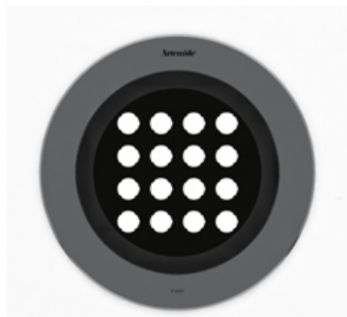

### Ego 320 driver-over 6° 1659 lm 4000K Round

#### ОПИСАНИЕ:

Light fixture with high-performance LED light sources. Recessed floor installation. Walk-over version. Housing depths: Ego WO: 110mm - 120mm, Ego Flat WO: 60mm. Round and square version in five sizes. Composed by body, frame, black silkscreened tempered glass, recessing box. Body in EN AB44100 aluminium, silicone gaskets. Three colour options: with aluminium (only in the 50mm and 90mm size), stainless steel or black silkscreened tempered glass frame, 8mm thick, flush floor-mounting Recessing box for laying in reinforced polymer, can be ordered separately. Ego Flat WO-Feeding cable H05RN-F, with 300cm length for EGO 55 & EGO 90, 20cm for EGO 150, 30cm for EGO 220. Power connection to the mains by means of remote ballast and IP68 electrical terminal board, supplied with the fixture. Fixing to the recessing box is ensured by means of anti-vandal screws TORX, AISI 316. Glass surface temperature lower than 40°C. Fixed optics. PMMA lenses in 3 different versions of beams. White monochromatic LEDs available in 2 colour temperatures: Warm = 3000K Neutral = 4000K Screws in stainless steel AISI 316. Painted die-cast aluminium with 3-stage outdoor treatment: nanotechnologies, antioxidant primer, polyester paint. Technical features of light fixtures in compliance with EN60598-1 and part 2-13. IP Rating IP65-IP67. Insulation class: Ego WO: class I. Ego Flat WO: class III. Installation must be carried out by specialized personnel. Carefully follow the instructions.

#### Вид светового потока

IP 65/67

Flood opticWide luminous flow suitable for lighting large areas.