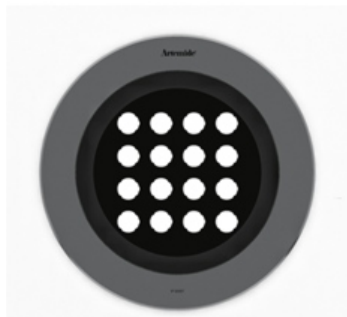

ТЕХНИЧЕСКИЕ ДАННЫЕ ПРОДУКТА

Ego 320 driver-over 6° 1550 lm 3000K Round

ДИЗАЙН:

Nord Light
2011

МАТЕРИАЛЫ:

ОПИСАНИЕ:

Light fixture with high-performance LED light sources. Recessed floor installation. Walk-over version. Housing depths: Ego WO: 110mm - 120mm, Ego Flat WO: 60mm. Round and square version in five sizes. Composed by body, frame, black silkscreened tempered glass, recessing box. Body in EN AB44100 aluminium, silicone gaskets. Three colour options: with aluminium (only in the 50mm and 90mm size), stainless steel or black silkscreened tempered glass frame, 8mm thick, flush floor-mounting Recessing box for laying in reinforced polymer, can be ordered separately. Ego Flat WO-Feeding cable H05RN-F, with 300cm length for EGO 55 & EGO 90, 20cm for EGO 150, 30cm for EGO 220. Power connection to the mains by means of remote ballast and IP68 electrical terminal board, supplied with the fixture. Fixing to the recessing box is ensured by means of anti-vandal screws TORX, AISI 316. Glass surface temperature lower than 40°C. Fixed optics. PMMA lenses in 3 different versions of beams. White monochromatic LEDs available in 2 colour temperatures: Warm = 3000K Neutral = 4000K Screws in stainless steel AISI 316. Painted die-cast aluminium with 3-stage outdoor treatment: nanotechnologies, antioxidant primer, polyester paint. Technical features of light fixtures in compliance with EN60598-1 and part 2-13. IP Rating IP65-IP67. Insulation class: Ego WO: class I. Ego Flat WO: class III. Installation must be carried out by specialized personnel. Carefully follow the instructions.

ВЫБРАТЬ

LED

Aluminium

КОД ПРОДУКТА

T4048NSPW00 +
T409901

Вид светового потока

IP 65/67

Flood opticWide luminous flow suitable for lighting large areas.