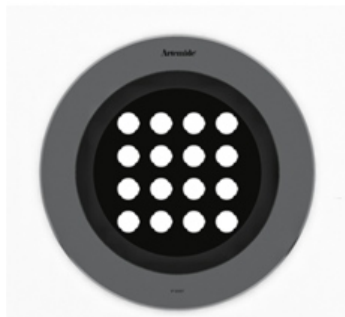

ТЕХНИЧЕСКИЕ ДАННЫЕ ПРОДУКТА

Ego 320 driver-over 38° 1637 lm 4000K Round

ДИЗАЙН:

Artemide
2011

МАТЕРИАЛЫ:

ОПИСАНИЕ:

Light fixture with high-performance LED light sources. Recessed floor installation. Walk-over version. Housing depths: Ego WO: 110mm - 120mm, Ego Flat WO: 60mm. Round and square version in five sizes. Composed by body, frame, black silkscreened tempered glass, recessing box. Body in EN AB44100 aluminium, silicone gaskets. Three colour options: with aluminium (only in the 50mm and 90mm size), stainless steel or black silkscreened tempered glass frame, 8mm thick, flush floor-mounting Recessing box for laying in reinforced polymer, can be ordered separately. Ego Flat WO-Feeding cable H05RN-F, with 300cm length for EGO 55 & EGO 90, 20cm for EGO 150, 30cm for EGO 220. Power connection to the mains by means of remote ballast and IP68 electrical terminal board, supplied with the fixture. Fixing to the recessing box is ensured by means of anti-vandal screws TORX, AISI 316. Glass surface temperature lower than 40°C. Fixed optics. PMMA lenses in 3 different versions of beams. White monochromatic LEDs available in 2 colour temperatures: Warm = 3000K Neutral = 4000K Screws in stainless steel AISI 316. Painted die-cast aluminium with 3-stage outdoor treatment: nanotechnologies, antioxidant primer, polyester paint. Technical features of light fixtures in compliance with EN60598-1 and part 2-13. IP Rating IP65-IP67. Insulation class: Ego WO: class I. Ego Flat WO: class III. Installation must be carried out by specialized personnel. Carefully follow the instructions.

ВЫБРАТЬ

LED

Steel

КОД ПРОДУКТА

T4048WFLN00 +
T409901

Вид светового потока

IP 65/67

Flood opticWide luminous flow suitable for lighting large areas.