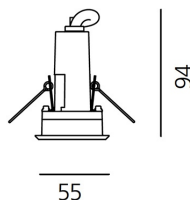

ТЕХНИЧЕСКИЕ ДАННЫЕ ПРОДУКТА

Ego 55S DL 16°x34° 4000K - Steel

ДИЗАЙН:

Nord Light
2011

МАТЕРИАЛЫ:

ОПИСАНИЕ:

Light fixture with high-performance LED light sources. Ceiling installation. Two different housing depths. Round and square version in five sizes. Consists of body, frame, black silkscreened tempered glass, fixing springs. Body in EN AB44100 aluminium, silicone gaskets. Frame in aluminium or stainless steel AISI 316. Black silkscreened tempered glass, 8mm-thick. Fixing springs in harmonic iron. Power connection to the mains by means of a H05RN-r cabl and IP68 electrical terminal board, supplied with the fixture. Glass surface temperature lower than 40°C. Fixed optics. PMMA lenses in 3 different versions of beams. White monochromatic LEDs available in 2 colour temperatures Warm = 3000K Neutral = 4000K Painted die-cast aluminium with 3-stage outdoortreatment: nanotechnologies, anti-oxidant primer, polyester paint. Technical features of light fixtures in compliance with EN60598-1 and part 2-13. IP Rating IP65. Insulation class III. Installation must be carried out by specialized personnel. Carefully follow the instructions.

ТЕХНИЧЕСКИЕ ДАННЫЕ

ХАРАКТЕРИСТИКИ

Наименование продукции: Ego 55S DL 16°x34° 4000K
- Steel
Код: T4060ELPTN00
Цвет: Steel
Серии: Nord Light, Outdoor

РАЗМЕРЫ

Длина базы: см 5.5
Ширина базы: см 5.5
Глубина встройки: см 9.4
Форма отверстия: Квадратная форма
Ударопрочность: IK10

РАЗМЕРЫ

ЛАМПЫ ВКЛЮЧЕНЫ В КОМПЛЕКТ

Категория: LED
Ватт: 1,2W
Световой поток (lm): 95lm
Типология: 1
Цветовая температура (K): 4000K
Класс: A

ЦВЕТ

LUMINAIR

ПРА: Electronic ballast supplied separately
Watt: 1,5W