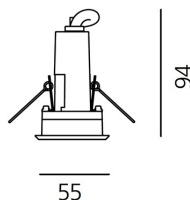

ТЕХНИЧЕСКИЕ ДАННЫЕ ПРОДУКТА

Ego 55S DL 16°x34° 3000K - Steel

ДИЗАЙН:

Nord Light
2011

МАТЕРИАЛЫ:

ОПИСАНИЕ:

Light fixture with high-performance LED light sources. Ceiling installation. Two different housing depths. Round and square version in five sizes. Consists of body, frame, black silkscreened tempered glass, fixing springs. Body in EN AB44100 aluminium, silicone gaskets. Frame in aluminium or stainless steel AISI 316. Black silkscreened tempered glass, 8mm-thick. Fixing springs in harmonic iron. Power connection to the mains by means of a H05RN-r cabl and IP68 electrical terminal board, supplied with the fixture. Glass surface temperature lower than 40°C. Fixed optics. PMMA lenses in 3 different versions of beams. White monochromatic LEDs available in 2 colour temperatures Warm = 3000K Neutral = 4000K Painted die-cast aluminium with 3-stage outdoortreatment: nanotechnologies, anti-oxidant primer, polyester paint. Technical features of light fixtures in compliance with EN60598-1 and part 2-13. IP Rating IP65. Insulation class III. Installation must be carried out by specialized personnel. Carefully follow the instructions.

ТЕХНИЧЕСКИЕ ДАННЫЕ

ХАРАКТЕРИСТИКИ

Наименование продукции: Ego 55S DL 16°x34° 3000K - Steel
Код: T4060ELPTW00
Цвет: Steel
Серии: Nord Light, Outdoor

РАЗМЕРЫ

Длина базы: cm 5.5
Ширина базы: cm 5.5
Глубина встройки: cm 9.4
Форма отверстия: Квадратная форма
Ударопрочность: IK10

РАЗМЕРЫ

ЛАМПЫ ВКЛЮЧЕНЫ В КОМПЛЕКТ

Категория: LED
Ватт: 1,2W
Световой поток (lm): 83lm
Типология: 1
Цветовая температура (K): 3000K
Класс: A

ЦВЕТ

LUMINAIR

ПРА: Electronic ballast supplied separately
Watt: 1,5W