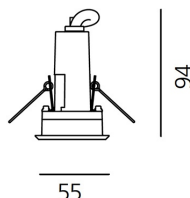

ТЕХНИЧЕСКИЕ ДАННЫЕ ПРОДУКТА

Ego 55S DL 14° 3000K - Steel

ДИЗАЙН:

Nord Light
2011

МАТЕРИАЛЫ:

ОПИСАНИЕ:

Light fixture with high-performance LED light sources. Ceiling installation. Two different housing depths. Round and square version in five sizes. Consists of body, frame, black silkscreened tempered glass, fixing springs. Body in EN AB44100 aluminium, silicone gaskets. Frame in aluminium or stainless steel AISI 316. Black silkscreened tempered glass, 8mm-thick. Fixing springs in harmonic iron. Power connection to the mains by means of a H05RN-r cabl and IP68 electrical terminal board, supplied with the fixture. Glass surface temperature lower than 40°C. Fixed optics. PMMA lenses in 3 different versions of beams. White monochromatic LEDs available in 2 colour temperatures Warm = 3000K Neutral = 4000K Painted die-cast aluminium with 3-stage outdoortreatment: nanotechnologies, anti-oxidant primer, polyester paint. Technical features of light fixtures in compliance with EN60598-1 and part 2-13. IP Rating IP65. Insulation class III. Installation must be carried out by specialized personnel. Carefully follow the instructions.

ТЕХНИЧЕСКИЕ ДАННЫЕ

ХАРАКТЕРИСТИКИ

Наименование продукции: Ego 55S DL 14° 3000K - Steel
Код: T4060SPW00
Цвет: Steel
Серии: Nord Light, Outdoor

РАЗМЕРЫ

Длина базы: cm 5,5
Ширина базы: cm 5,5
Глубина встройки: cm 9,4
Форма отверстия: Квадратная форма
Ударопрочность: IK10

РАЗМЕРЫ

ЛАМПЫ ВКЛЮЧЕНЫ В КОМПЛЕКТ

Категория: LED
Ватт: 1,2W
Световой поток (lm): 83lm
Количество: 1 x 1
Типология: 1
Цветовая температура (K): 3000 K
Класс: A

ЦВЕТ

LUMINAIR

ПРА: Electronic ballast supplied separately
Watt: 1,5W