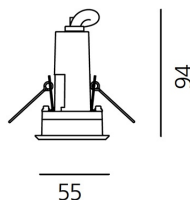

ТЕХНИЧЕСКИЕ ДАННЫЕ ПРОДУКТА

Ego 55S DL 32° 4000K - Steel

ДИЗАЙН:

Nord Light
2011

МАТЕРИАЛЫ:

ОПИСАНИЕ:

Light fixture with high-performance LED light sources. Ceiling installation. Two different housing depths. Round and square version in five sizes. Consists of body, frame, black silkscreened tempered glass, fixing springs. Body in EN AB44100 aluminium, silicone gaskets. Frame in aluminium or stainless steel AISI 316. Black silkscreened tempered glass, 8mm-thick. Fixing springs in harmonic iron. Power connection to the mains by means of a H05RN-r cabl and IP68 electrical terminal board, supplied with the fixture. Glass surface temperature lower than 40°C. Fixed optics. PMMA lenses in 3 different versions of beams. White monochromatic LEDs available in 2 colour temperatures Warm = 3000K Neutral = 4000K Painted die-cast aluminium with 3-stage outdoortreatment: nanotechnologies, anti-oxidant primer, polyester paint. Technical features of light fixtures in compliance with EN60598-1 and part 2-13. IP Rating IP65. Insulation class III. Installation must be carried out by specialized personnel. Carefully follow the instructions.

ТЕХНИЧЕСКИЕ ДАННЫЕ

ХАРАКТЕРИСТИКИ

Наименование продукции: Ego 55S DL 32° 4000K - Steel
Код: T4060WFLN00
Цвет: Steel
Серии: Nord Light, Outdoor

РАЗМЕРЫ

Длина базы: cm 5.5
Ширина базы: cm 5.5
Глубина встройки: cm 9.4
Форма отверстия: Квадратная форма
Ударопрочность: IK10

РАЗМЕРЫ

ЛАМПЫ ВКЛЮЧЕНЫ В КОМПЛЕКТ

Категория: LED
Ватт: 1,2W
Световой поток (lm): 95lm
Типология: 1
Цветовая температура (K): 4000K
Класс: A

ЦВЕТ

LUMINAIR

ПРА: Electronic ballast supplied separately
Watt: 1,5W