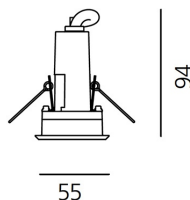

ТЕХНИЧЕСКИЕ ДАННЫЕ ПРОДУКТА

Ego 55S DL 32° 3000K - Steel

ДИЗАЙН:

Nord Light
2011

МАТЕРИАЛЫ:

ОПИСАНИЕ:

Light fixture with high-performance LED light sources. Ceiling installation. Two different housing depths. Round and square version in five sizes. Consists of body, frame, black silkscreened tempered glass, fixing springs. Body in EN AB44100 aluminium, silicone gaskets. Frame in aluminium or stainless steel AISI 316. Black silkscreened tempered glass, 8mm-thick. Fixing springs in harmonic iron. Power connection to the mains by means of a H05RN-r cabl and IP68 electrical terminal board, supplied with the fixture. Glass surface temperature lower than 40°C. Fixed optics. PMMA lenses in 3 different versions of beams. White monochromatic LEDs available in 2 colour temperatures Warm = 3000K Neutral = 4000K Painted die-cast aluminium with 3-stage outdoortreatment: nanotechnologies, anti-oxidant primer, polyester paint. Technical features of light fixtures in compliance with EN60598-1 and part 2-13. IP Rating IP65. Insulation class III. Installation must be carried out by specialized personnel. Carefully follow the instructions.

ТЕХНИЧЕСКИЕ ДАННЫЕ

ХАРАКТЕРИСТИКИ

Наименование продукции: Ego 55S DL 32° 3000K - Steel
Код: T4060WFLW00
Цвет: Steel
Серии: Nord Light, Outdoor

РАЗМЕРЫ

Длина базы: cm 5.5
Ширина базы: cm 5.5
Глубина встройки: cm 9.4
Форма отверстия: Квадратная форма
Ударопрочность: IK10

РАЗМЕРЫ

ЛАМПЫ ВКЛЮЧЕНЫ В КОМПЛЕКТ

Категория: LED
Ватт: 1,2W
Световой поток (lm): 83lm
Типология: 1
Цветовая температура (K): 3000K
Класс: A

ЦВЕТ

LUMINAIR

ПРА: Electronic ballast supplied separately
Watt: 1,5W