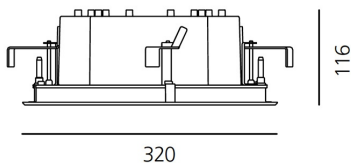

ТЕХНИЧЕСКИЕ ДАННЫЕ ПРОДУКТА

Ego 320S DL 6° 4000K Aluminium

ДИЗАЙН:

Artemide
2011

МАТЕРИАЛЫ:

ОПИСАНИЕ:

Light fixture with high-performance LED light sources. Ceiling installation. Two different housing depths. Round and square version in five sizes. Consists of body, frame, black silkscreened tempered glass, fixing springs. Body in EN AB44100 aluminium, silicone gaskets. Frame in aluminium or stainless steel AISI 316. Black silkscreened tempered glass, 8mm-thick. Fixing springs in harmonic iron. Power connection to the mains by means of a H05RN-r cabl and IP68 electrical terminal board, supplied with the fixture. Glass surface temperature lower than 40°C. Fixed optics. PMMA lenses in 3 different versions of beams. White monochromatic LEDs available in 2 colour temperatures Warm = 3000K Neutral = 4000K Painted die-cast aluminium with 3-stage outdoortreatment: nanotechnologies, anti-oxidant primer, polyester paint. Technical features of light fixtures in compliance with EN60598-1 and part 2-13. IP Rating IP65. Insulation class III. Installation must be carried out by specialized personnel. Carefully follow the instructions.

ТЕХНИЧЕСКИЕ ДАННЫЕ

ХАРАКТЕРИСТИКИ

Наименование продукции: Ego 320S DL 6° 4000K
Alluminium
Код: T4073NSPN00
Цвет: Aluminium
Серии: Nord Light, Outdoor

РАЗМЕРЫ

Длина базы: cm 32
Ширина базы: cm 32
Глубина встройки: cm 11.6
Форма отверстия: Квадратная форма
Ударопрочность: IK10

ЛАМПЫ ВКЛЮЧЕНЫ В КОМПЛЕКТ

Категория: LED
Ватт: 27W
Световой поток (lm): 1753lm
Типология: 1
Цветовая температура (K): 4000K
Класс: A

LUMINAIR

ПРА: electronic power supply
included
Watt: 27W

РАЗМЕРЫ

ЦВЕТ