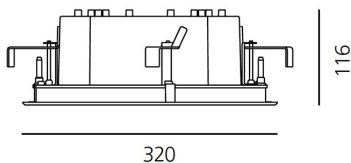

ТЕХНИЧЕСКИЕ ДАННЫЕ ПРОДУКТА

Ego 320S DL 5° 3000K Aluminium

ДИЗАЙН:

Artemide
2011

МАТЕРИАЛЫ:

ОПИСАНИЕ:

Light fixture with high-performance LED light sources. Ceiling installation. Two different housing depths. Round and square version in five sizes. Consists of body, frame, black silkscreened tempered glass, fixing springs. Body in EN AB44100 aluminium, silicone gaskets. Frame in aluminium or stainless steel AISI 316. Black silkscreened tempered glass, 8mm-thick. Fixing springs in harmonic iron. Power connection to the mains by means of a H05RN-r cabl and IP68 electrical terminal board, supplied with the fixture. Glass surface temperature lower than 40°C. Fixed optics. PMMA lenses in 3 different versions of beams. White monochromatic LEDs available in 2 colour temperatures Warm = 3000K Neutral = 4000K Painted die-cast aluminium with 3-stage outdoortreatment: nanotechnologies, anti-oxidant primer, polyester paint. Technical features of light fixtures in compliance with EN60598-1 and part 2-13. IP Rating IP65. Insulation class III. Installation must be carried out by specialized personnel. Carefully follow the instructions.

ТЕХНИЧЕСКИЕ ДАННЫЕ

ХАРАКТЕРИСТИКИ

Наименование продукции: Ego 320S DL 5° 3000K
Alluminium
Код: T4073NSPW00
Цвет: Aluminium
Серии: Nord Light, Outdoor

РАЗМЕРЫ

Длина базы: cm 32
Ширина базы: cm 32
Глубина встройки: cm 11.6
Форма отверстия: Квадратная форма
Ударопрочность: IK10

РАЗМЕРЫ

ЛАМПЫ ВКЛЮЧЕНЫ В КОМПЛЕКТ

Категория: LED
Ватт: 27W
Световой поток (lm): 1638lm
Типология: 1
Цветовая температура (K): 3000K
Класс: A

ЦВЕТ

LUMINAIR

ПРА: electronic power supply
included
Watt: 27W