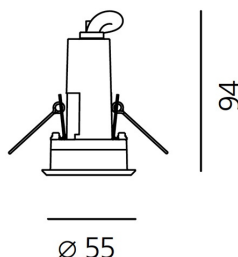

ТЕХНИЧЕСКИЕ ДАННЫЕ ПРОДУКТА

Ego 55R DL 16°x34° 4000K - Aluminium

ДИЗАЙН:

Nord Light
2011

МАТЕРИАЛЫ:

ОПИСАНИЕ:

Light fixture with high-performance LED light sources. Ceiling installation. Two different housing depths. Round and square version in five sizes. Consists of body, frame, black silkscreened tempered glass, fixing springs. Body in EN AB44100 aluminium, silicone gaskets. Frame in aluminium or stainless steel AISI 316. Black silkscreened tempered glass, 8mm-thick. Fixing springs in harmonic iron. Power connection to the mains by means of a H05RN-r cabl and IP68 electrical terminal board, supplied with the fixture. Glass surface temperature lower than 40°C. Fixed optics. PMMA lenses in 3 different versions of beams. White monochromatic LEDs available in 2 colour temperatures Warm = 3000K Neutral = 4000K Painted die-cast aluminium with 3-stage outdoortreatment: nanotechnologies, anti-oxidant primer, polyester paint. Technical features of light fixtures in compliance with EN60598-1 and part 2-13. IP Rating IP65. Insulation class III. Installation must be carried out by specialized personnel. Carefully follow the instructions.

ТЕХНИЧЕСКИЕ ДАННЫЕ

ХАРАКТЕРИСТИКИ

Наименование продукции: Ego 55R DL 16°x34° 4000K
- Aluminium
Код: T4081ELPTN00
Цвет: Aluminium
Серии: Nord Light, Outdoor

РАЗМЕРЫ

Диаметр: см 5.5
Диаметр отверстия: см 4.7
Глубина встройки: см 9.4
Форма отверстия: Круглая форма
Ударопрочность: IK10

РАЗМЕРЫ

ЛАМПЫ ВКЛЮЧЕНЫ В КОМПЛЕКТ

Категория: LED
Ватт: 1,2W
Световой поток (lm): 95lm
Типология: 1
Цветовая температура (K): 4000K
Класс: A

ЦВЕТ

LUMINAIR

ПРА: Electronic ballast supplied separately
Watt: 1,5W