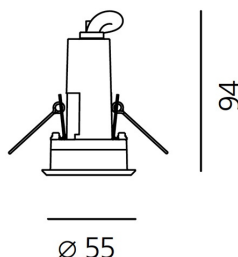

ТЕХНИЧЕСКИЕ ДАННЫЕ ПРОДУКТА

Ego 55R DL 16°x34° 3000K - Aluminium

ДИЗАЙН:

Artemide
2011

МАТЕРИАЛЫ:

ОПИСАНИЕ:

Light fixture with high-performance LED light sources. Ceiling installation. Two different housing depths. Round and square version in five sizes. Consists of body, frame, black silkscreened tempered glass, fixing springs. Body in EN AB44100 aluminium, silicone gaskets. Frame in aluminium or stainless steel AISI 316. Black silkscreened tempered glass, 8mm-thick. Fixing springs in harmonic iron. Power connection to the mains by means of a H05RN-r cabl and IP68 electrical terminal board, supplied with the fixture. Glass surface temperature lower than 40°C. Fixed optics. PMMA lenses in 3 different versions of beams. White monochromatic LEDs available in 2 colour temperatures Warm = 3000K Neutral = 4000K Painted die-cast aluminium with 3-stage outdoortreatment: nanotechnologies, anti-oxidant primer, polyester paint. Technical features of light fixtures in compliance with EN60598-1 and part 2-13. IP Rating IP65. Insulation class III. Installation must be carried out by specialized personnel. Carefully follow the instructions.

ТЕХНИЧЕСКИЕ ДАННЫЕ

ХАРАКТЕРИСТИКИ

Наименование продукции: Ego 55R DL 16°x34° 3000K
- Aluminium
Код: T4081ELPTW00
Цвет: Aluminium
Серии: Nord Light, Outdoor

РАЗМЕРЫ

Диаметр: см 5.5
Диаметр отверстия: см 4.7
Глубина встройки: см 9.4
Форма отверстия: Круглая форма
Ударопрочность: IK10

РАЗМЕРЫ

ЛАМПЫ ВКЛЮЧЕНЫ В КОМПЛЕКТ

Категория: LED
Ватт: 1,5W
Световой поток (lm): 83lm
Типология: 1
Цветовая температура (K): 3000K
Класс: A

ЦВЕТ

LUMINAIR

ПРА: Electronic ballast supplied separately
Watt: 1,5W