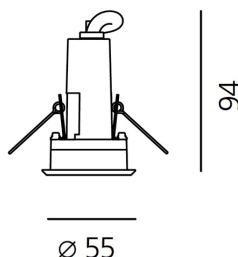

ТЕХНИЧЕСКИЕ ДАННЫЕ ПРОДУКТА

Ego 55R DL 32° 3000K - Aluminium

ДИЗАЙН:

Nord Light
2011

МАТЕРИАЛЫ:

ОПИСАНИЕ:

Light fixture with high-performance LED light sources. Ceiling installation. Two different housing depths. Round and square version in five sizes. Consists of body, frame, black silkscreened tempered glass, fixing springs. Body in EN AB44100 aluminium, silicone gaskets. Frame in aluminium or stainless steel AISI 316. Black silkscreened tempered glass, 8mm-thick. Fixing springs in harmonic iron. Power connection to the mains by means of a H05RN-r cabl and IP68 electrical terminal board, supplied with the fixture. Glass surface temperature lower than 40°C. Fixed optics. PMMA lenses in 3 different versions of beams. White monochromatic LEDs available in 2 colour temperatures Warm = 3000K Neutral = 4000K Painted die-cast aluminium with 3-stage outdoortreatment: nanotechnologies, anti-oxidant primer, polyester paint. Technical features of light fixtures in compliance with EN60598-1 and part 2-13. IP Rating IP65. Insulation class III. Installation must be carried out by specialized personnel. Carefully follow the instructions.

ТЕХНИЧЕСКИЕ ДАННЫЕ

ХАРАКТЕРИСТИКИ

Наименование продукции: Ego 55R DL 32° 3000K - Aluminium
Код: T4081WFLW00
Цвет: Aluminium
Серии: Nord Light, Outdoor

РАЗМЕРЫ

Диаметр: см 5.5
Диаметр отверстия: см 4.7
Глубина встройки: см 9.4
Форма отверстия: Круглая форма
Ударопрочность: IK10

РАЗМЕРЫ

ЛАМПЫ ВКЛЮЧЕНЫ В КОМПЛЕКТ

Категория: LED
Ватт: 1,2W
Световой поток (lm): 83lm
Количество: 1 x 1
Типология: 1
Цветовая температура (K): 3000 K
Класс: A

ЦВЕТ

LUMINAIR

ПРА: Electronic ballast supplied separately
Watt: 1,5W