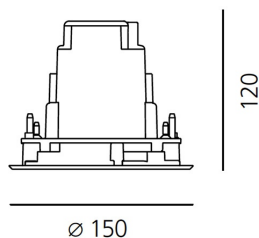

ТЕХНИЧЕСКИЕ ДАННЫЕ ПРОДУКТА

Ego 150R DL 6°x54° 4000K Alluminium

ДИЗАЙН:

Nord Light
2011

МАТЕРИАЛЫ:

ОПИСАНИЕ:

Light fixture with high-performance LED light sources. Ceiling installation. Two different housing depths. Round and square version in five sizes. Consists of body, frame, black silkscreened tempered glass, fixing springs. Body in EN AB44100 aluminium, silicone gaskets. Frame in aluminium or stainless steel AISI 316. Black silkscreened tempered glass, 8mm-thick. Fixing springs in harmonic iron. Power connection to the mains by means of a H05RN-r cabl and IP68 electrical terminal board, supplied with the fixture. Glass surface temperature lower than 40°C. Fixed optics. PMMA lenses in 3 different versions of beams. White monochromatic LEDs available in 2 colour temperatures Warm = 3000K Neutral = 4000K Painted die-cast aluminium with 3-stage outdoortreatment: nanotechnologies, anti-oxidant primer, polyester paint. Technical features of light fixtures in compliance with EN60598-1 and part 2-13. IP Rating IP65. Insulation class III. Installation must be carried out by specialized personnel. Carefully follow the instructions.

ТЕХНИЧЕСКИЕ ДАННЫЕ

ХАРАКТЕРИСТИКИ

Наименование продукции: Ego 150R DL 6°x54° 4000K
Alluminium
Код: T4085ELPTN00
Цвет: Aluminium
Серии: Nord Light, Outdoor

РАЗМЕРЫ

Диаметр: cm 15
Глубина встройки: cm 12
Форма отверстия: Круглая форма
Ударопрочность: IK10

РАЗМЕРЫ

ЛАМПЫ ВКЛЮЧЕНЫ В КОМПЛЕКТ

Категория: LED
Ватт: 8W
Мощность (каждый): 2W
Световой поток (lm): 437lm
Количество: 1 x 4
Типология: 1
Цветовая температура (K): 4000K
Класс: A

ЦВЕТ

LUMINAIR

ПРА: electronic power supply
included
Watt: 8W