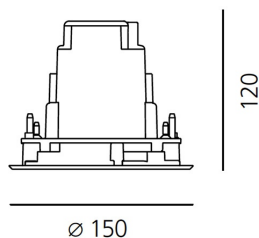

ТЕХНИЧЕСКИЕ ДАННЫЕ ПРОДУКТА

Ego 150R DL 6°x54° 3000K Aluminium

ДИЗАЙН:

Artemide
2011

МАТЕРИАЛЫ:

ОПИСАНИЕ:

Light fixture with high-performance LED light sources. Ceiling installation. Two different housing depths. Round and square version in five sizes. Consists of body, frame, black silkscreened tempered glass, fixing springs. Body in EN AB44100 aluminium, silicone gaskets. Frame in aluminium or stainless steel AISI 316. Black silkscreened tempered glass, 8mm-thick. Fixing springs in harmonic iron. Power connection to the mains by means of a H05RN-r cabl and IP68 electrical terminal board, supplied with the fixture. Glass surface temperature lower than 40°C. Fixed optics. PMMA lenses in 3 different versions of beams. White monochromatic LEDs available in 2 colour temperatures Warm = 3000K Neutral = 4000K Painted die-cast aluminium with 3-stage outdoortreatment: nanotechnologies, anti-oxidant primer, polyester paint. Technical features of light fixtures in compliance with EN60598-1 and part 2-13. IP Rating IP65. Insulation class III. Installation must be carried out by specialized personnel. Carefully follow the instructions.

ТЕХНИЧЕСКИЕ ДАННЫЕ

ХАРАКТЕРИСТИКИ

Наименование продукции: Ego 150R DL 6°x54° 3000K
Aluminium
Код: T4085ELPTW00
Цвет: Aluminium
Серии: Nord Light, Outdoor

РАЗМЕРЫ

Диаметр: cm 150
Глубина встройки: cm 12
Форма отверстия: Круглая форма
Ударопрочность: IK10

РАЗМЕРЫ

ЦВЕТ

ЛАМПЫ ВКЛЮЧЕНЫ В КОМПЛЕКТ

Категория: LED
Ватт: 8W
Мощность (каждый): 2W
Световой поток (lm): 382lm
Количество: 1 x 4
Типология: 1
Цветовая температура (K): 3000K
Класс: A

LUMINAIR

ПРА: electronic power supply included
Watt: 8W