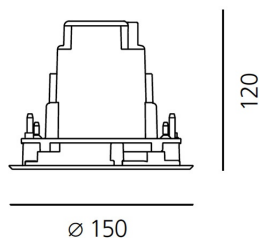

ТЕХНИЧЕСКИЕ ДАННЫЕ ПРОДУКТА

Ego 150R DL 6° 4000K Aluminium

ДИЗАЙН:

Artemide
2011

МАТЕРИАЛЫ:

ОПИСАНИЕ:

Light fixture with high-performance LED light sources. Ceiling installation. Two different housing depths. Round and square version in five sizes. Consists of body, frame, black silkscreened tempered glass, fixing springs. Body in EN AB44100 aluminium, silicone gaskets. Frame in aluminium or stainless steel AISI 316. Black silkscreened tempered glass, 8mm-thick. Fixing springs in harmonic iron. Power connection to the mains by means of a H05RN-r cabl and IP68 electrical terminal board, supplied with the fixture. Glass surface temperature lower than 40°C. Fixed optics. PMMA lenses in 3 different versions of beams. White monochromatic LEDs available in 2 colour temperatures Warm = 3000K Neutral = 4000K Painted die-cast aluminium with 3-stage outdoortreatment: nanotechnologies, anti-oxidant primer, polyester paint. Technical features of light fixtures in compliance with EN60598-1 and part 2-13. IP Rating IP65. Insulation class III. Installation must be carried out by specialized personnel. Carefully follow the instructions.

ТЕХНИЧЕСКИЕ ДАННЫЕ

ХАРАКТЕРИСТИКИ

Наименование продукции: Ego 150R DL 6° 4000K
Alluminium
Код: T4085NSPN00
Цвет: Aluminium
Серии: Nord Light, Outdoor

РАЗМЕРЫ

Диаметр: cm 150
Глубина встройки: cm 12
Форма отверстия: Круглая форма
Ударопрочность: IK10

РАЗМЕРЫ

ЦВЕТ

ЛАМПЫ ВКЛЮЧЕНЫ В КОМПЛЕКТ

Категория: LED
Ватт: 8W
Мощность (каждый): 2W
Световой поток (lm): 437lm
Количество: 1 x 4
Типология: 1
Цветовая температура (K): 4000K
Класс: A

LUMINAIR

ПРА: electronic power supply included
Watt: 8W