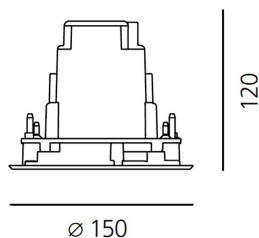

ТЕХНИЧЕСКИЕ ДАННЫЕ ПРОДУКТА

Ego 150R DL 5° 3000K Aluminium

ДИЗАЙН:

Artemide
2011

МАТЕРИАЛЫ:

ОПИСАНИЕ:

Light fixture with high-performance LED light sources. Ceiling installation. Two different housing depths. Round and square version in five sizes. Consists of body, frame, black silkscreened tempered glass, fixing springs. Body in EN AB44100 aluminium, silicone gaskets. Frame in aluminium or stainless steel AISI 316. Black silkscreened tempered glass, 8mm-thick. Fixing springs in harmonic iron. Power connection to the mains by means of a H05RN-r cabl and IP68 electrical terminal board, supplied with the fixture. Glass surface temperature lower than 40°C. Fixed optics. PMMA lenses in 3 different versions of beams. White monochromatic LEDs available in 2 colour temperatures Warm = 3000K Neutral = 4000K Painted die-cast aluminium with 3-stage outdoortreatment: nanotechnologies, anti-oxidant primer, polyester paint. Technical features of light fixtures in compliance with EN60598-1 and part 2-13. IP Rating IP65. Insulation class III. Installation must be carried out by specialized personnel. Carefully follow the instructions.

ТЕХНИЧЕСКИЕ ДАННЫЕ

ХАРАКТЕРИСТИКИ

Наименование продукции: Ego 150R DL 5° 3000K
Alluminium
Код: T4085NSPW00
Цвет: Aluminium
Серии: Nord Light, Outdoor

РАЗМЕРЫ

Диаметр: cm 150
Глубина встройки: cm 12
Форма отверстия: Круглая форма
Ударопрочность: IK10

РАЗМЕРЫ

ЦВЕТ

ЛАМПЫ ВКЛЮЧЕНЫ В КОМПЛЕКТ

Категория: LED
Ватт: 8W
Мощность (каждый): 2W
Световой поток (lm): 382lm
Количество: 1 x 4
Типология: 1
Цветовая температура (K): 3000K
Класс: A

LUMINAIR

ПРА: electronic power supply
included
Watt: 8W