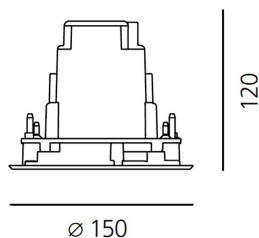

ТЕХНИЧЕСКИЕ ДАННЫЕ ПРОДУКТА

Ego 150R DL 38° 4000K Aluminium

ДИЗАЙН:

Nord Light
2011

МАТЕРИАЛЫ:

ОПИСАНИЕ:

Light fixture with high-performance LED light sources. Ceiling installation. Two different housing depths. Round and square version in five sizes. Consists of body, frame, black silkscreened tempered glass, fixing springs. Body in EN AB44100 aluminium, silicone gaskets. Frame in aluminium or stainless steel AISI 316. Black silkscreened tempered glass, 8mm-thick. Fixing springs in harmonic iron. Power connection to the mains by means of a H05RN-r cabl and IP68 electrical terminal board, supplied with the fixture. Glass surface temperature lower than 40°C. Fixed optics. PMMA lenses in 3 different versions of beams. White monochromatic LEDs available in 2 colour temperatures Warm = 3000K Neutral = 4000K Painted die-cast aluminium with 3-stage outdoortreatment: nanotechnologies, anti-oxidant primer, polyester paint. Technical features of light fixtures in compliance with EN60598-1 and part 2-13. IP Rating IP65. Insulation class III. Installation must be carried out by specialized personnel. Carefully follow the instructions.

ТЕХНИЧЕСКИЕ ДАННЫЕ

ХАРАКТЕРИСТИКИ

Наименование продукции: Ego 150R DL 38° 4000K
Alluminium
Код: T4085WFLN00
Цвет: Aluminium
Серии: Nord Light, Outdoor

РАЗМЕРЫ

Диаметр: cm 15
Глубина встройки: cm 12
Форма отверстия: Круглая форма
Ударопрочность: IK10

РАЗМЕРЫ

ЦВЕТ

ЛАМПЫ ВКЛЮЧЕНЫ В КОМПЛЕКТ

Категория: LED
Ватт: 8W
Мощность (каждый): 2W
Световой поток (lm): 437lm
Количество: 1 x 4
Типология: 1
Цветовая температура (K): 4000K
Класс: A

LUMINAIR

ПРА: electronic power supply
included
Watt: 8W